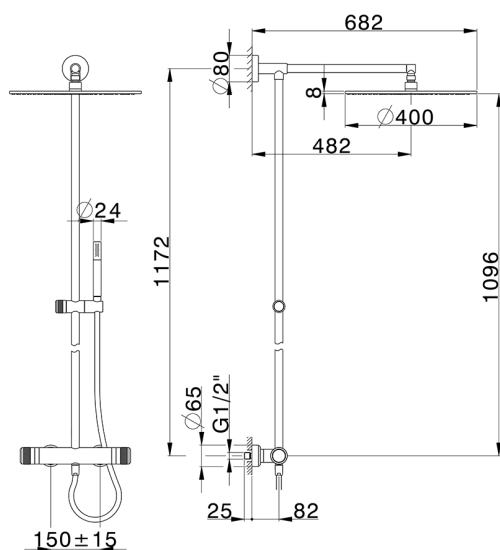

## 2-function Thermostatic shower set CHRONOS\_CRC78030

MODEL **CRC78030**

2-function Thermostatic shower set, 2-outlet devia stop, not adjustable column, sliding handshower holder, Brass D.24mm minimalistic one spray handshower, D.400 mm 8 mm Brass thick round showerhead, 150 cm SUPREME smooth flexible hose

### CHARACTERISTICS

Cartridge Spare Parts **22.04A.AR - ZZ97279004**

**Argo 2 (long filter) Thermostatic Valve**

#### DeviaStop

The Huber Devia Stop technology allows to adjust the water flow and to direct it to the selected output point (overhead soaker, hand shower, etc).