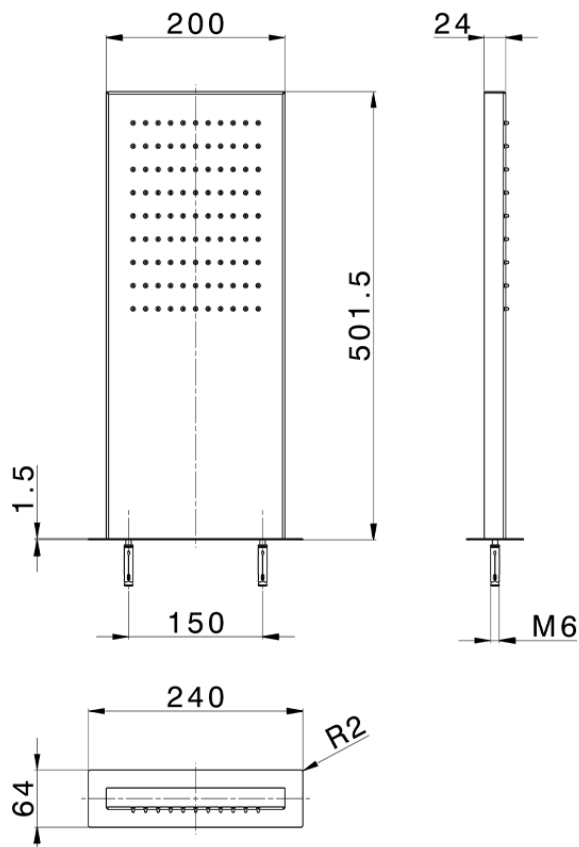

Rectangular wall-mounted showerhead ZEN_ZS122060

ZS122060

<https://en.huberitalia.com/rectangular-wall-mounted-showerhead-zen-zs122060>

2024-11-15