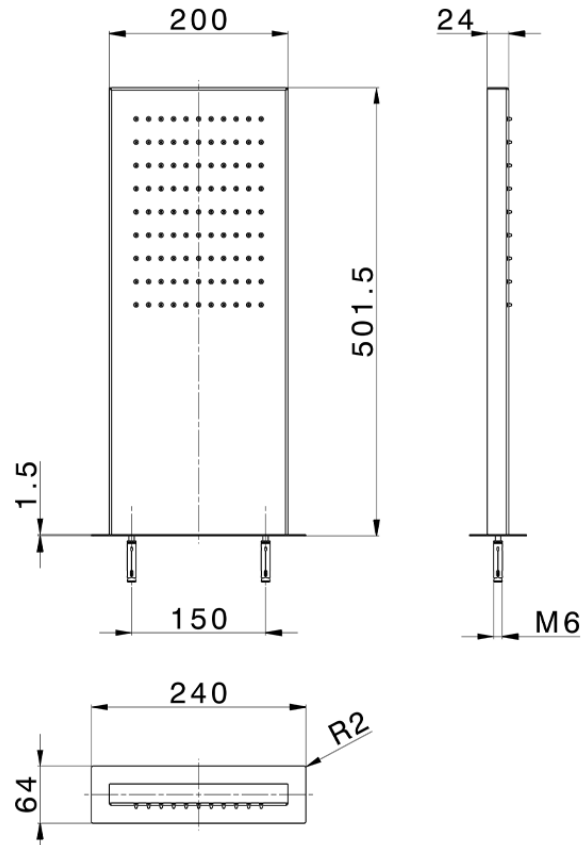

Rectangular wall-mounted showerhead ZEN\_ZS122060

ZS122060

<https://en.huberitalia.com/rectangular-wall-mounted-showerhead-zen-zs122060>

2024-11-15