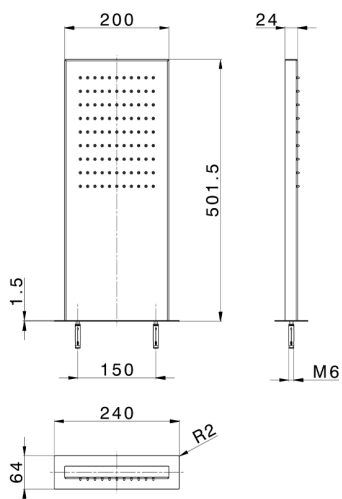

Rectangular wall-mounted showerhead ZEN_ZS122060

MODEL **ZS122060**

Rectangular wall-mounted showerhead, rain function, Stainless Steel AISI 304

AVAILABLE FINISHINGS

- **40** 40 Matt Black
- **4Q** 4Q Matt White
- **D1** D1 Brushed Inox
- **D2** D2 Polished Inox

CHARACTERISTICS

2024-11-15