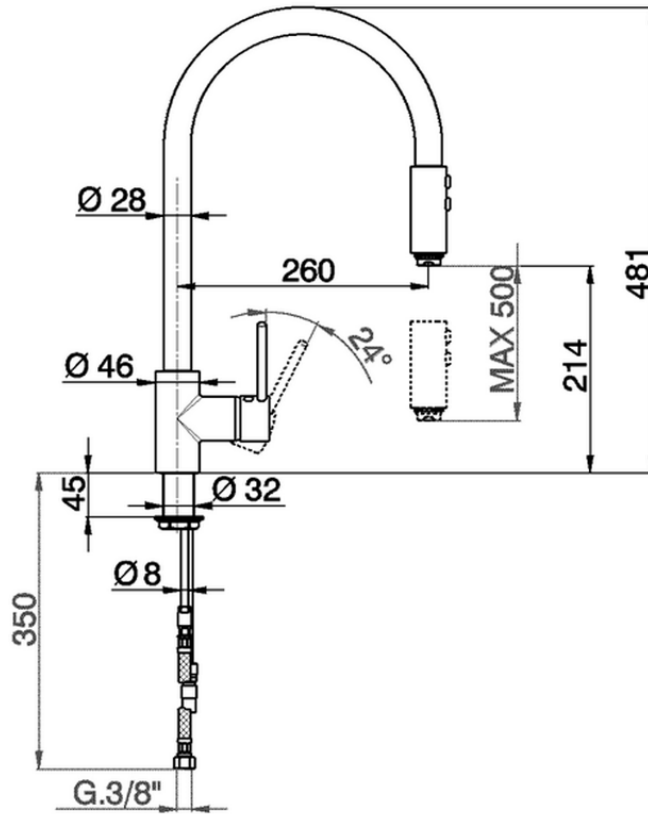

Single lever sink mixer with extrac.shower KITCHEN_LL400570

LL400570

<https://en.huberitalia.com/single-lever-sink-mixer-with-extrac-shower-kitchen-ll400570>

2026-06-24