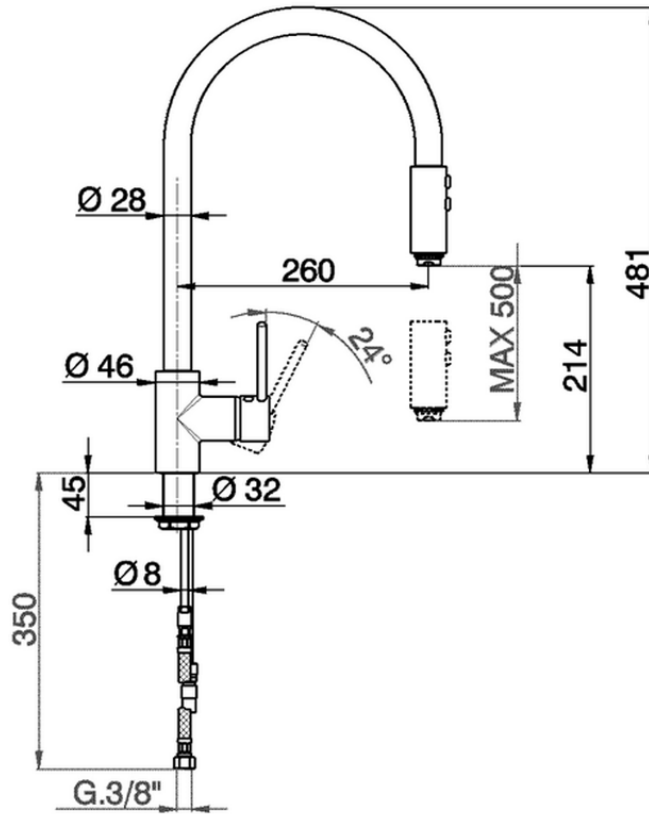

Single lever sink mixer with extrac.shower KITCHEN_LL400570

LL400570

<https://en.huberitalia.com/single-lever-sink-mixer-with-extrac-shower-kitchen-ll400570>

2026-05-26