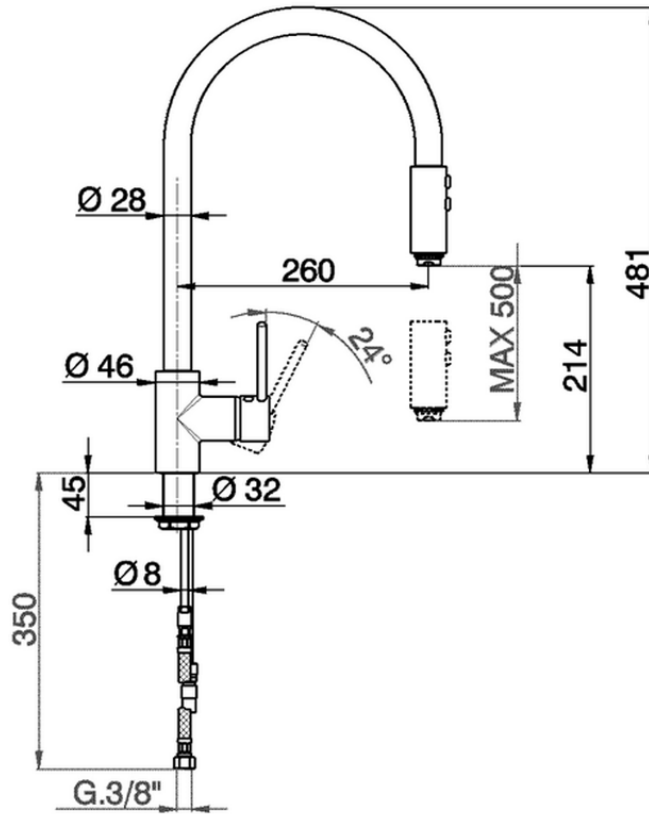

Single lever sink mixer with extrac.shower KITCHEN_LL400570

LL400570

<https://en.huberitalia.com/single-lever-sink-mixer-with-extrac-shower-kitchen-ll400570>

2026-04-08