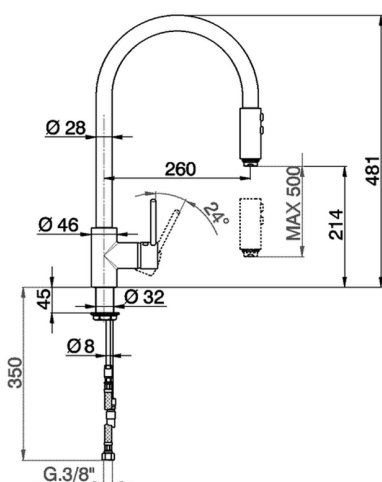

Single lever sink mixer with extrac.shower KITCHEN_LL400570

MODEL **LL400570**

Single lever sink mixer with extrac.shower,swivel spout,2 sprays handshower,175 cm Brass flexible hoses

AVAILABLE FINISHINGS

CHARACTERISTICS

Cartridge Spare Parts **ZZ93196000**

38 mm Cartridge

2026-04-05