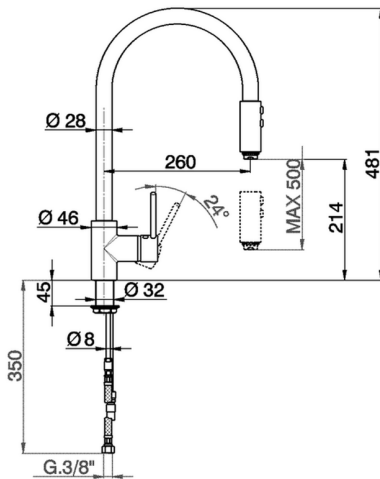

## Single lever sink mixer with extrac.shower KITCHEN\_LL400570

MODEL **LL400570**

Single lever sink mixer with extrac.shower,swivel spout,2 sprays handshower,175 cm Brass flexible hoses

AVAILABLE FINISHINGS

**21** 21 Chrome

CHARACTERISTICS

Cartridge Spare Parts **ZZ93196000**

**38 mm Cartridge**

2026-06-24