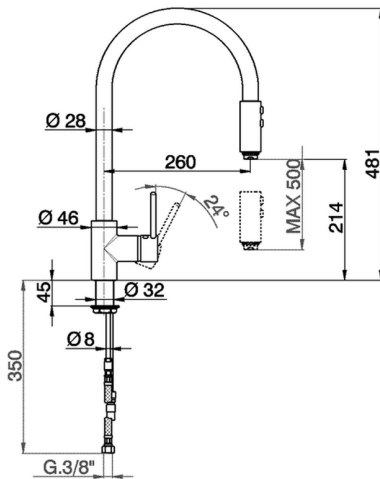

## Single lever sink mixer with extrac.shower KITCHEN\_LL400570

MODEL **LL400570**

Single lever sink mixer with extrac.shower,swivel spout,2 sprays handshower,175 cm Brass flexible hoses

AVAILABLE FINISHINGS

CHARACTERISTICS

Cartridge Spare Parts **ZZ93196000**

**38 mm Cartridge**

2026-05-26