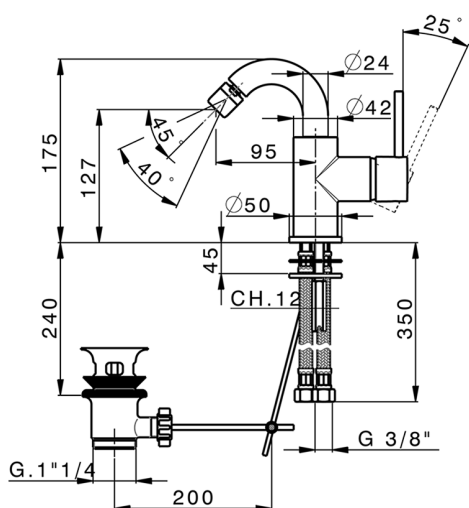

Single lever bidet mixer EnergySave K2_K2002565

MODEL **K2002565**

Single lever bidet mixer EnergySave, swivel spout, without waste, G.3/8" stainless steel flexible hose

AVAILABLE FINISHINGS

-  **21** 21 Chrome
-  **26** 26 Old Copper
-  **2F** 2F Brushed Nickel
-  **2W** 2W Brushed Gold
-  **40** 40 Matt Black
-  **4Q** 4Q Matt White

CHARACTERISTICS

Cartridge Spare Parts **ZZ95409000**
35 mm Cartridge

EcoStop

EcoStop feature limits water flow to approximately 50% of maximum output with one point of resistance on setting. Push slightly past the middle stop only when full water output is required. This will save water up to 50%.

EnergySave

Thanks to the EnergySave device, only cold water will be drawn if the lever is operated in the central position, so that the water heater will not be engaged and no hot water wasted, leading to considerable savings in energy and costs. The temperature can be adjusted by rotating the lever to the left, until the desired temperature is reached.