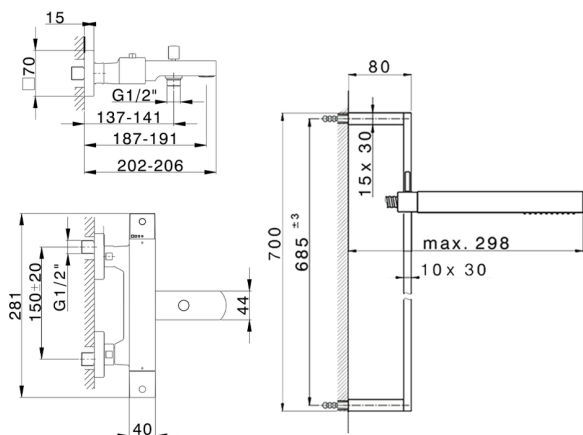

## Thermostatic bath-shower mixer with sliding bar NUOVA EGO\_NES27010

MODEL **NES27010**

Thermostatic bath-shower mixer with sliding bar, 70 cm sliding rail bar with sliding bracket, ABS 27x27mm one spray minimalist square handshower, 150 cm smooth SILVERFLEX Flexible Hose

### CHARACTERISTICS

Cartridge Spare Parts **22.04A.AR - ZZ97279004**

**Argo 2 (long filter) Thermostatic Valve**