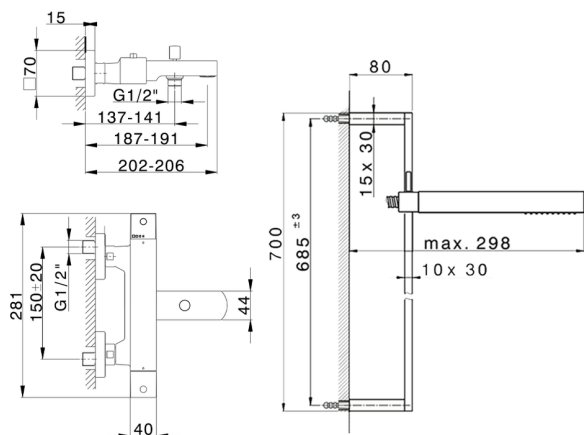

Thermostatic bath-shower mixer with sliding bar NUOVA EGO_NES27010

MODEL **NES27010**

Thermostatic bath-shower mixer with sliding bar, 70 cm sliding rail bar with sliding bracket, ABS 27x27mm one spray minimalist square handshower, 150 cm smooth SILVERFLEX Flexible Hose

AVAILABLE FINISHINGS

-  **21** 21 Chrome
-  **2F** 2F Brushed Nickel
-  **40** 40 Matt Black
-  **4Q** 4Q Matt White

CHARACTERISTICS

Cartridge Spare Parts **22.04A.AR - ZZ97279004**

Argo 2 (long filter) Thermostatic Valve