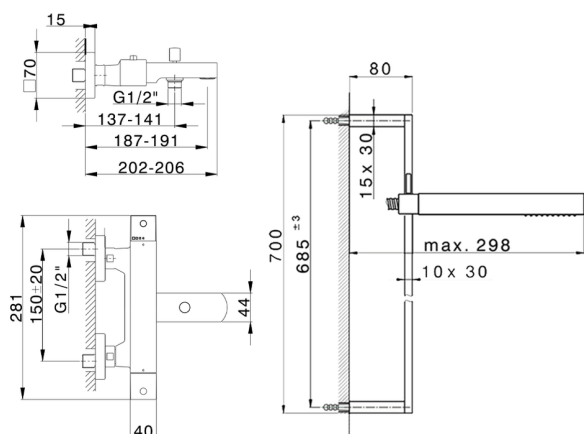

## Thermostatic bath-shower mixer with sliding bar NUOVA EGO\_NES27010

MODEL **NES27010**

Thermostatic bath-shower mixer with sliding bar, 70 cm sliding rail bar with sliding bracket, ABS 27x27mm one spray minimalist square handshower, 150 cm smooth SILVERFLEX Flexible Hose

### CHARACTERISTICS

Cartridge Spare Parts **22.04A.AR - ZZ97279004**

**Argo 2 (long filter) Thermostatic Valve**