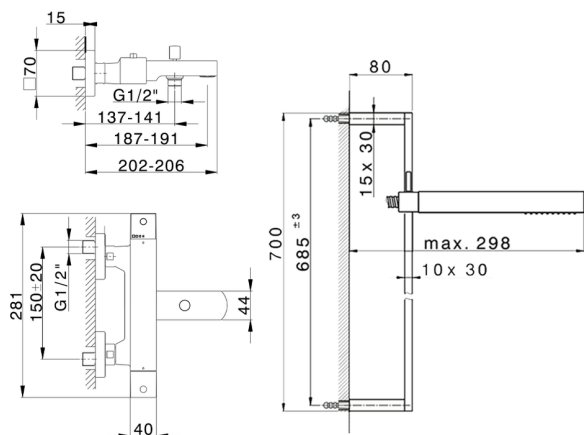

## Thermostatic bath-shower mixer with sliding bar NUOVA EGO\_NES27010

MODEL **NES27010**

Thermostatic bath-shower mixer with sliding bar, 70 cm sliding rail bar with sliding bracket, ABS 27x27mm one spray minimalist square handshower, 150 cm smooth SILVERFLEX Flexible Hose

### CHARACTERISTICS

Cartridge Spare Parts **22.04A.AR - ZZ97279004**

**Argo 2 (long filter) Thermostatic Valve**