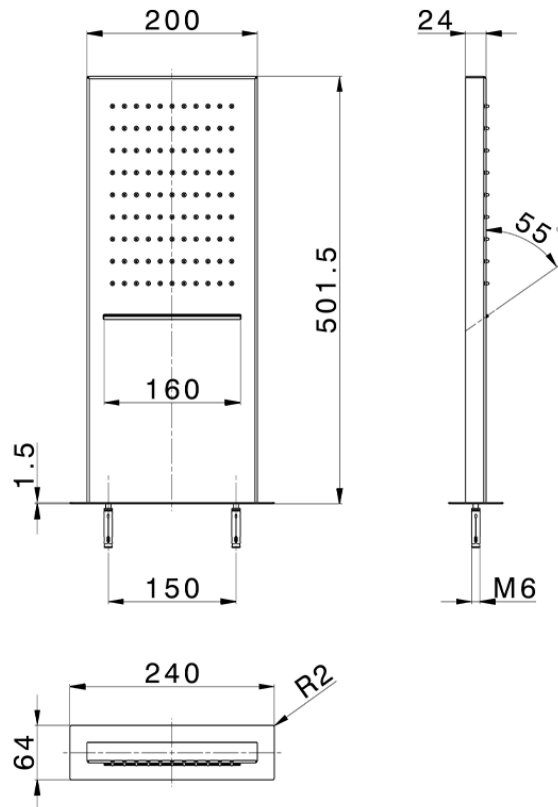

## Rectangular wall-mounted showerhead ZEN\_ZS122070

ZS122070

<https://en.huberitalia.com/rectangular-wall-mounted-showerhead-zen-zs122070>

2025-04-24