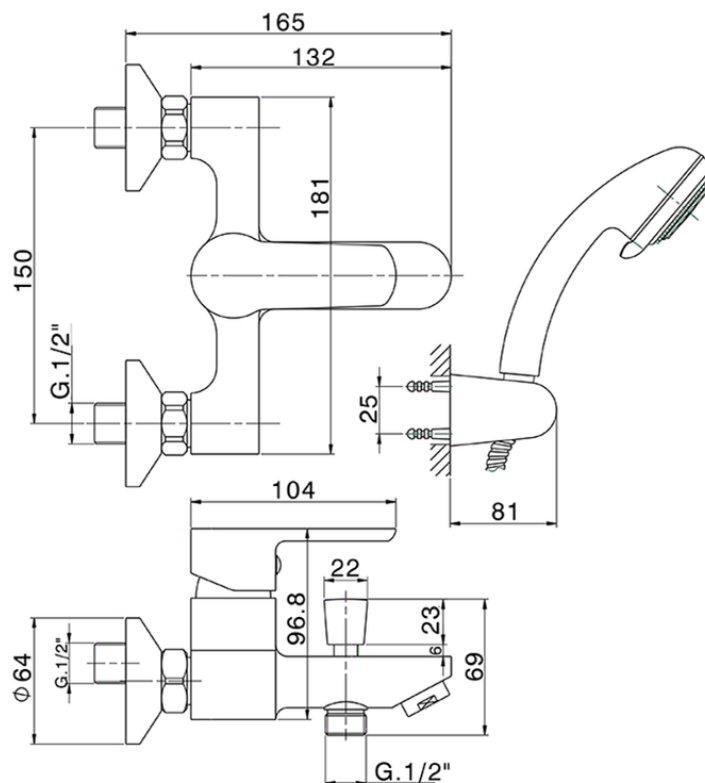

Single lever bath mixer, with shower set SATURNO_SN000124

SN000124

<https://en.huberitalia.com/single-lever-bath-mixer-with-shower-set-saturno-sn000124>

2026-04-06