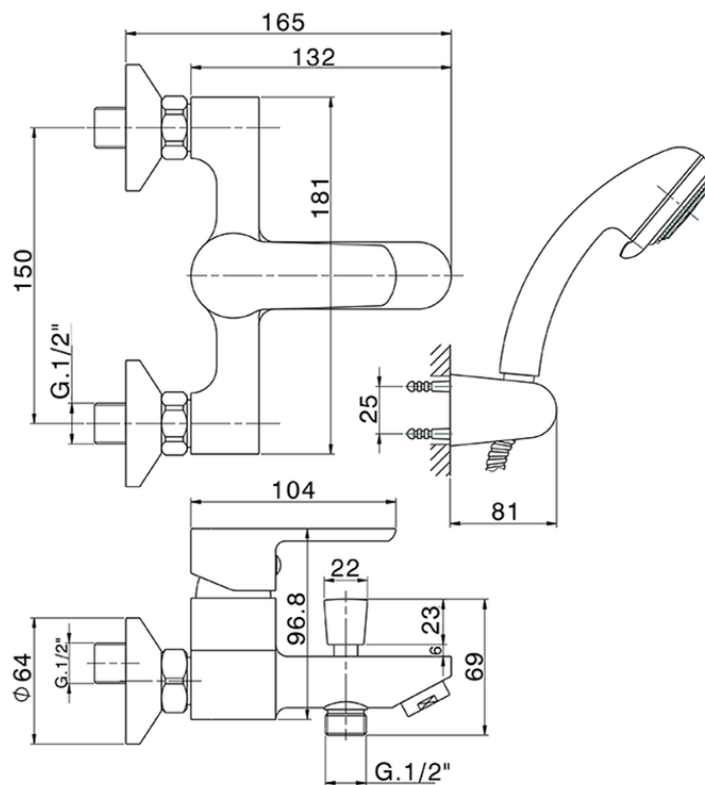

## Single lever bath mixer, with shower set SATURNO\_SN000124

SN000124

<https://en.huberitalia.com/single-lever-bath-mixer-with-shower-set-saturno-sn000124>

2026-04-27