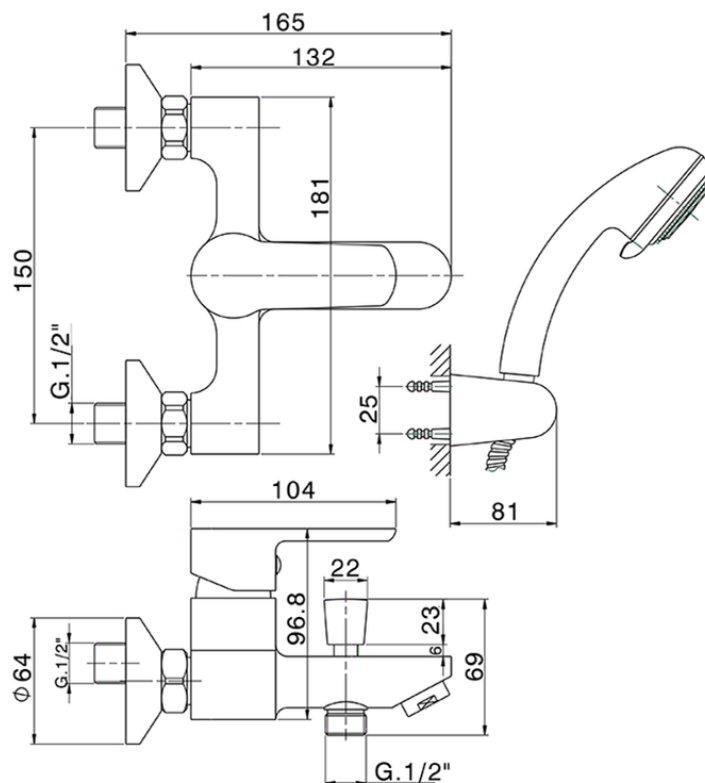

Single lever bath mixer, with shower set SATURNO_SN000124

SN000124

<https://en.huberitalia.com/single-lever-bath-mixer-with-shower-set-saturno-sn000124>

2026-06-27