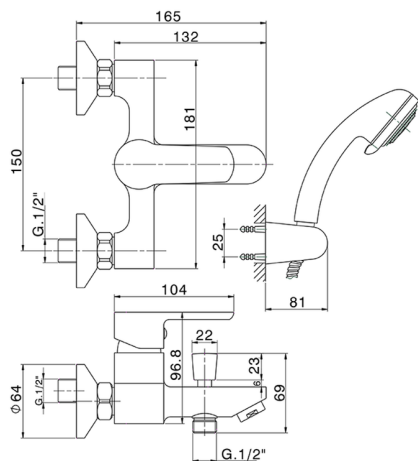

Single lever bath mixer, with shower set SATURNO_SN000124

MODEL **SN000124**

Single lever bath mixer, with shower set, wall mounted adjustable handshower bracket, Teti ABS 3 sprays handshower, 150 cm Stainless Steel flexible hose

AVAILABLE FINISHINGS

CHARACTERISTICS

Cartridge Spare Parts **ZZ96779000**

35 mm Cartridge

2026-04-06