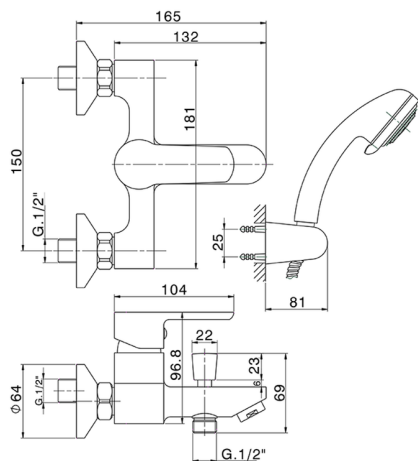

Single lever bath mixer, with shower set SATURNO_SN000124

MODEL **SN000124**

Single lever bath mixer, with shower set, wall mounted adjustable handshower bracket, Teti ABS 3 sprays handshower, 150 cm Stainless Steel flexible hose

AVAILABLE FINISHINGS

CHARACTERISTICS

Cartridge Spare Parts **ZZ96779000**

35 mm Cartridge

2026-04-27