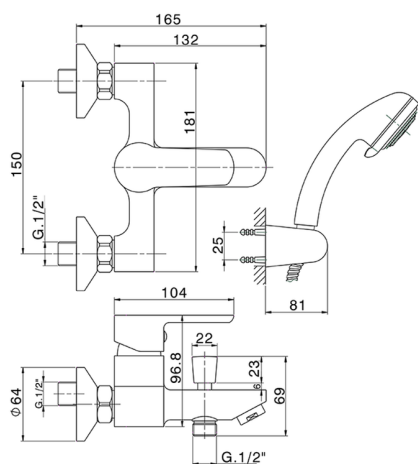

Single lever bath mixer, with shower set SATURNO_SN000124

MODEL **SN000124**

Single lever bath mixer, with shower set, wall mounted adjustable handshower bracket, Teti ABS 3 sprays handshower, 150 cm Stainless Steel flexible hose

AVAILABLE FINISHINGS

CHARACTERISTICS

Cartridge Spare Parts **ZZ96779000**

35 mm Cartridge

2026-06-27