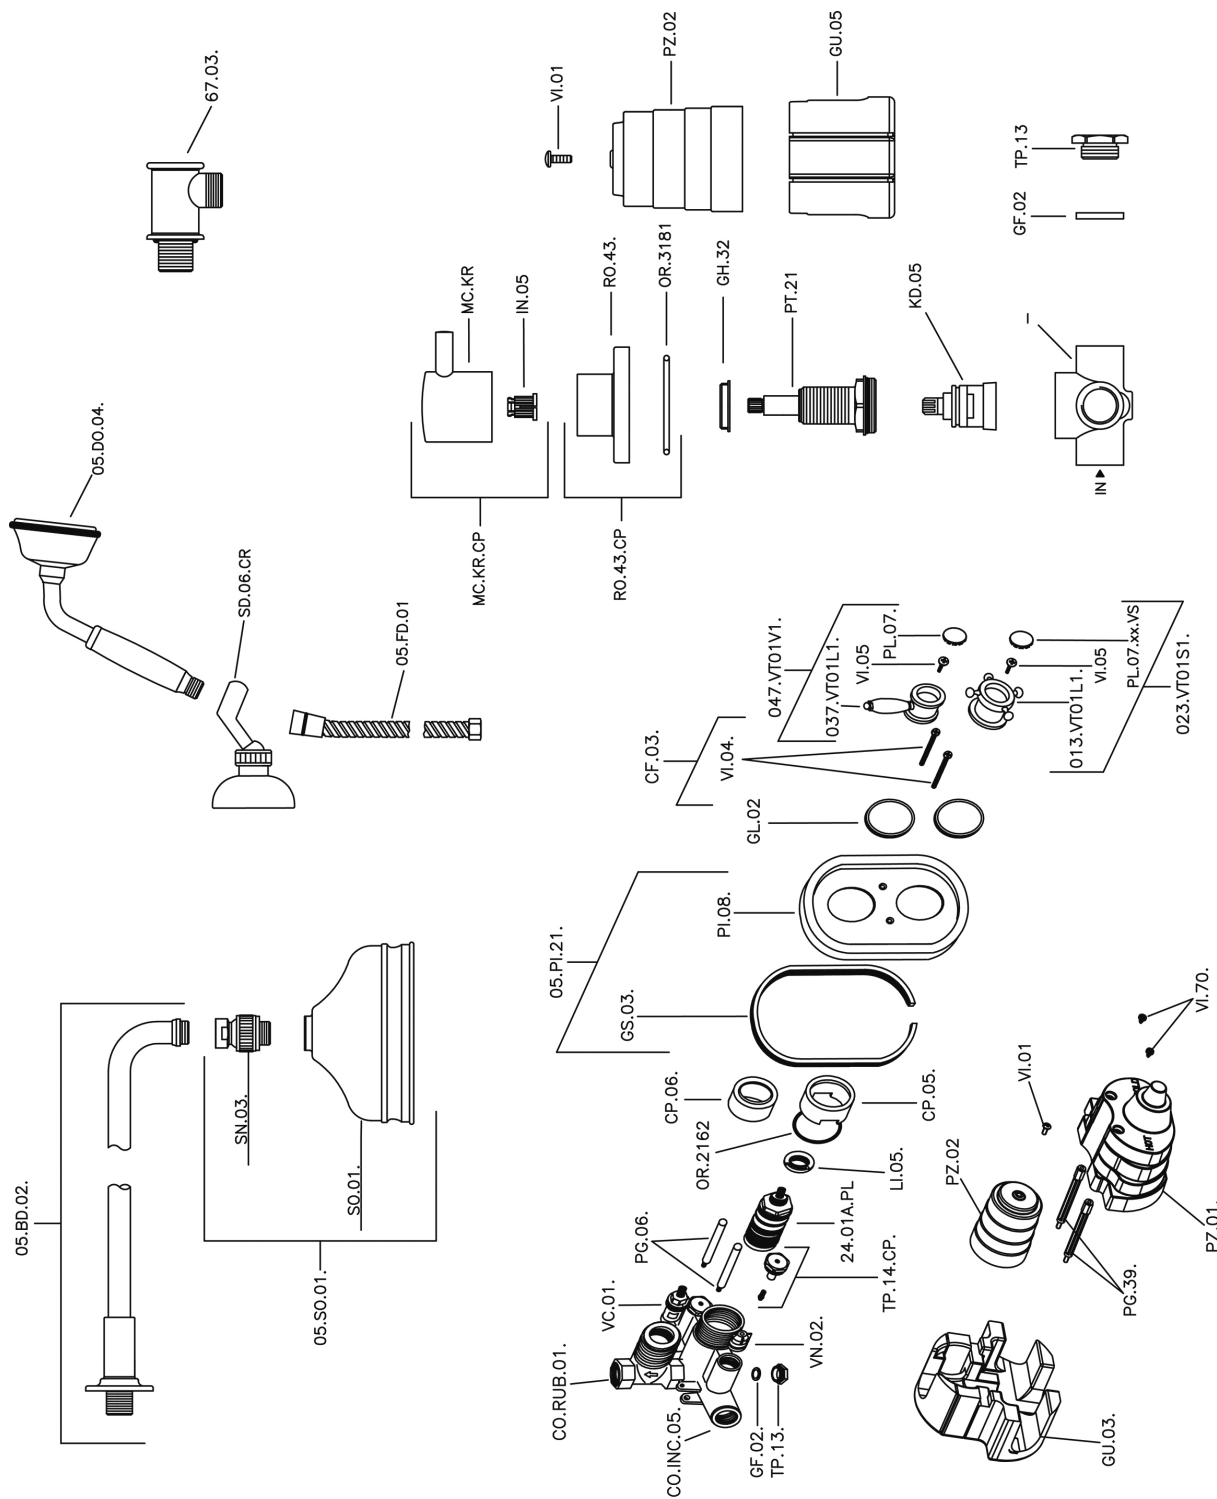

## Concealed thermostatic shower set VICTORIAN\_913.VT01H.

MODEL **913.VT01H.**

Concealed thermostatic shower set, 1/2" Concealed Thermostatic valve, 1/2" outlet stopvalve, 2-outlet diverter, wall mounted adjustable handshower bracket, 400 mm shower arm with showerhead, 150 mm Brass round headshower, 78 mm Brass classic one spray handshower, 1/2" wall elbow, 150 cm Brass flexible hose

### CHARACTERISTICS

Cartridge Spare Parts **24.04A.PP**

**8x20 Plus P Thermostatic Valve**

Installation **Concealed**

## Concealed thermostatic shower set VICTORIAN\_913.VT01H.

913.VT01H.

<https://en.huberitalia.com/concealed-thermostatic-shower-set-victorian-913-vt01h>

2024-12-22