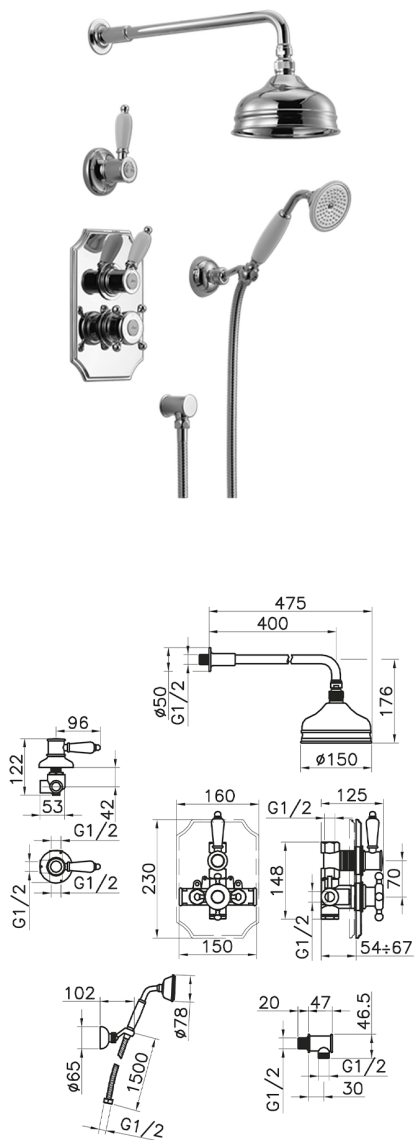

## Concealed thermostatic shower set VICTORIAN\_913.VT01H.

MODEL **913.VT01H.**

Concealed thermostatic shower set, 1/2" Concealed Thermostatic valve, 1/2" outlet stopvalve, 2-outlet diverter, wall mounted adjustable handshower bracket, 400 mm shower arm with showerhead, 150 mm Brass round headshower, 78 mm Brass classic one spray handshower, 1/2" wall elbow, 150 cm Brass flexible hose

### AVAILABLE FINISHINGS

-  **AC** AC Satin Brushed Nickel
-  **AG** AG Antique Gold
-  **BA** BA Old Bronze
-  **CR** CR Chrome
-  **2W** 2W Brushed Gold

### CHARACTERISTICS

Cartridge Spare Parts **24.04A.PP**

**8x20 Plus P Thermostatic Valve**

Installation **Concealed**

## Concealed thermostatic shower set VICTORIAN\_913.VT01H.

913.VT01H.

<https://en.huberitalia.com/concealed-thermostatic-shower-set-victorian-913-vt01h>

2024-12-22