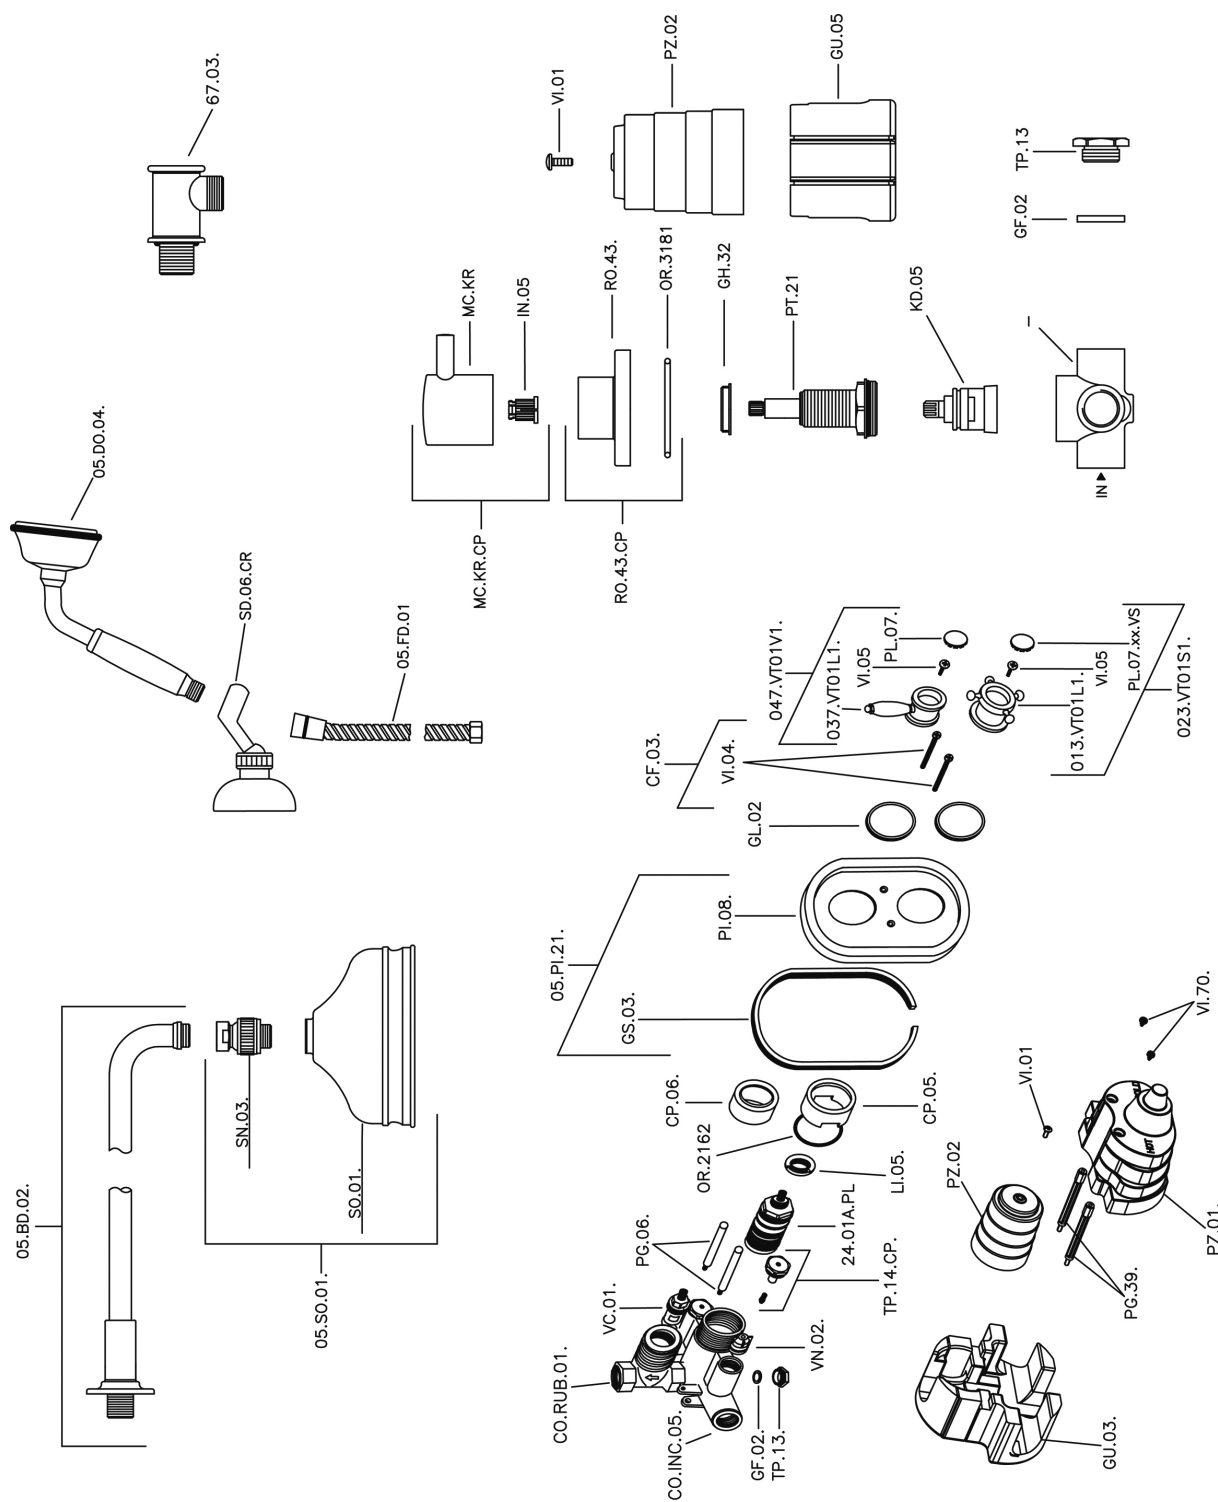

## Concealed thermostatic shower set VICTORIAN\_913.VT01H.

MODEL **913.VT01H.**

Concealed thermostatic shower set, 1/2" Concealed Thermostatic valve, 1/2" outlet stopvalve, 2-outlet diverter, wall mounted adjustable handshower bracket, 400 mm shower arm with showerhead, 150 mm Brass round headshower, 78 mm Brass classic one spray handshower, 1/2" wall elbow, 150 cm Brass flexible hose

### CHARACTERISTICS

Cartridge Spare Parts **24.04A.PP**

**8x20 Plus P Thermostatic Valve**

Installation **Concealed**

## Concealed thermostatic shower set VICTORIAN\_913.VT01H.

913.VT01H.

<https://en.huberitalia.com/concealed-thermostatic-shower-set-victorian-913-vt01h>

2024-12-22