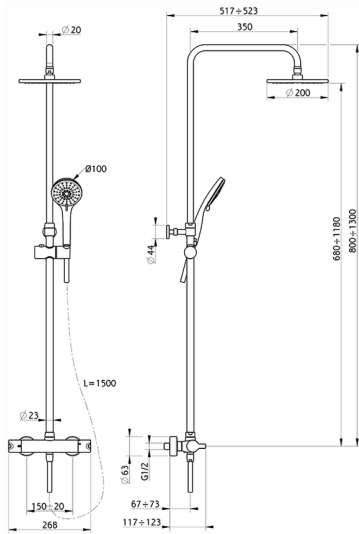

2-function Thermostatic shower set SOFT_SFC82020

MODEL **SFC82020**

2-function Thermostatic shower set, 2-outlet devia stop, adjustable riser column, sliding handshower holder, 100 mm ABS 3 sprays handshower, 200 mm round showerhead 8 mm thick BRASS, 150 cm smooth SILVERFLEX Flexible Hose

AVAILABLE FINISHINGS

21 21 Chrome

CHARACTERISTICS

Cartridge Spare Parts **22.03A.AR - ZZ97080004**

Argo 1 (short filter) Thermostatic Valve

DeviaStop

The Huber Devia Stop technology allows to adjust the water flow and to direct it to the selected output point (overhead soaker, hand shower, etc).