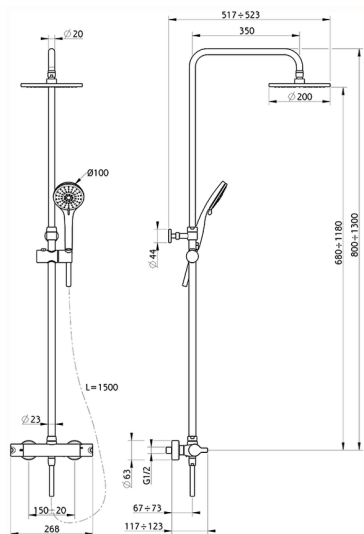

2-function Thermostatic shower set SOFT_SFC82020

MODEL **SFC82020**

2-function Thermostatic shower set, 2-outlet devia stop, adjustable riser column, sliding handshower holder, 100 mm ABS 3 sprays handshower, 200 mm round showerhead 8 mm thick BRASS, 150 cm smooth SILVERFLEX Flexible Hose

AVAILABLE FINISHINGS

21 21 Chrome

CHARACTERISTICS

Cartridge Spare Parts **22.03A.AR - ZZ97080004**

Argo 1 (short filter) Thermostatic Valve

DeviaStop

The Huber Devia Stop technology allows to adjust the water flow and to direct it to the selected output point (overhead soaker, hand shower, etc).