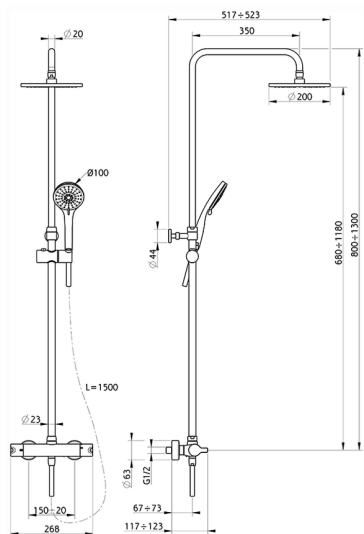

2-function Thermostatic shower set SOFT_SFC82020

MODEL **SFC82020**

2-function Thermostatic shower set, 2-outlet devia stop, adjustable riser column, sliding handshower holder, 100 mm ABS 3 sprays handshower, 200 mm round showerhead 8 mm thick BRASS, 150 cm smooth SILVERFLEX Flexible Hose

AVAILABLE FINISHINGS

CHARACTERISTICS

Cartridge Spare Parts **22.03A.AR - ZZ97080004**

Argo 1 (short filter) Thermostatic Valve

DeviaStop

The Huber Devia Stop technology allows to adjust the water flow and to direct it to the selected output point (overhead soaker, hand shower, etc).