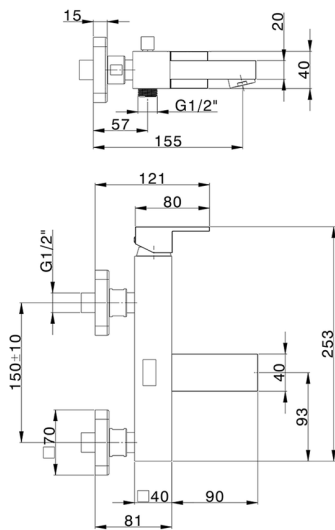

## Single lever bath mixer NUOVA EGO\_NE000134

MODEL **NE000134**

Single lever bath mixer, without shower set, 1/2" M flexible connection

### CHARACTERISTICS

Cartridge Spare Parts **ZZ97179000**

**35 mm Cartridge**

2024-11-24