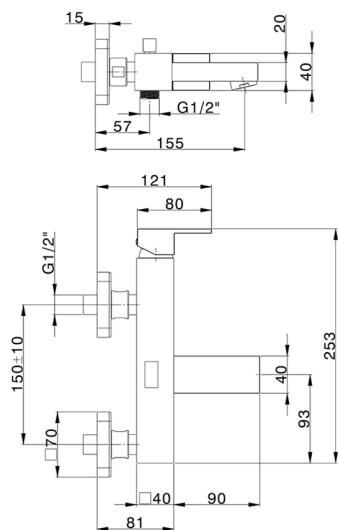

Single lever bath mixer NUOVA EGO_NE000134

MODEL **NE000134**

Single lever bath mixer, without shower set, 1/2" M flexible connection

AVAILABLE FINISHINGS

-  **21** 21 Chrome
-  **2F** 2F Brushed Nickel
-  **40** 40 Matt Black
-  **4Q** 4Q Matt White

CHARACTERISTICS

Cartridge Spare Parts **ZZ97179000**

35 mm Cartridge

2024-11-24