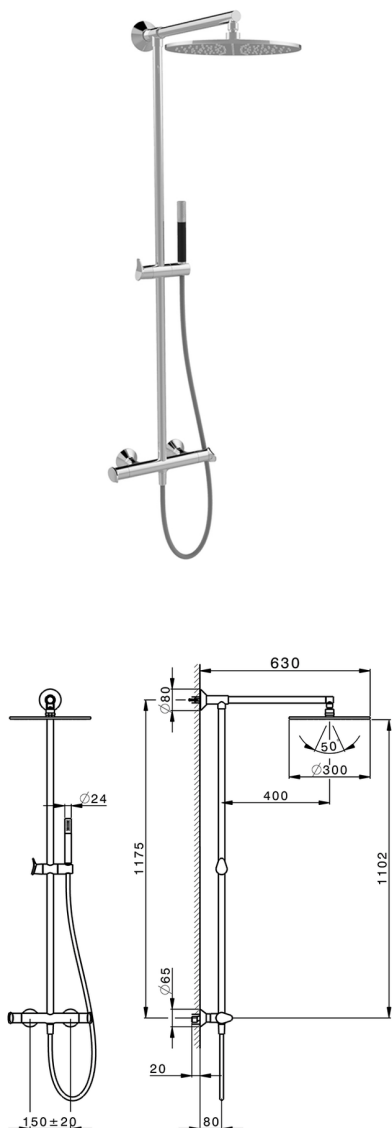

2-function Thermostatic shower set COLUMNS_HCC78020

MODEL **HCC78020**

2-function Thermostatic shower set, 2-outlet devia stop, not adjustable column, sliding brass handshower holder, Brass D.24mm minimalistic one spray handshower, 300 mm Brass Round shower head, 150 cm smooth SUPREME flexible hose

AVAILABLE FINISHINGS

-  **21** 21 Chrome
-  **40** 40 Matt Black
-  **4Q** 4Q Matt White
-  **6T** 6T Chrome/Matt Black

CHARACTERISTICS

Cartridge Spare Parts **ZZ96551000**

TMX 25 Thermostatic Valve

DeviaStop

The Huber Devia Stop technology allows to adjust the water flow and to direct it to the selected output point (overhead soaker, hand shower, etc).

SafeTouch

The Huber SafeTouch system maintains the mixer body cool to the touch during operation.