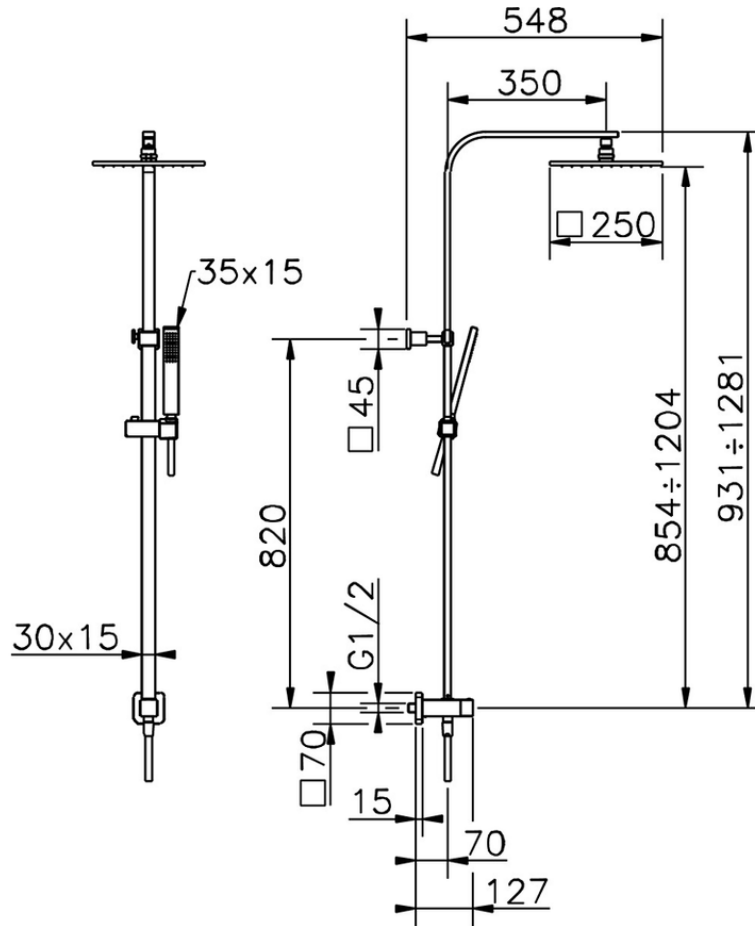

CombiShower with Diverter COLUMNS_SSV86020

SSV86020

<https://en.huberitalia.com/combishower-with-diverter-columns-ssv86020>

2026-06-13