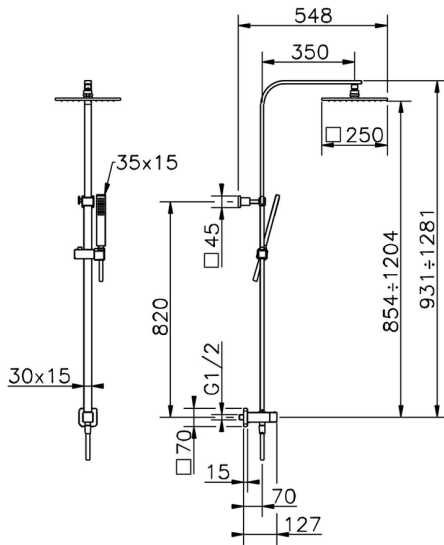

CombiShower with Diverter COLUMNS_SSV86020

MODEL **SSV86020**

CombiShower with Diverter, 2-outlet diverter with concealed wall elbow, adjustable riser column, sliding handshower holder, 35x15 mm Brass minimalistic one spray handshower, 250x250 BRASS Square headshower 8 mm thick, 150 cm smooth SILVERFLEX Flexible Hose

AVAILABLE FINISHINGS

CHARACTERISTICS

2026-06-26