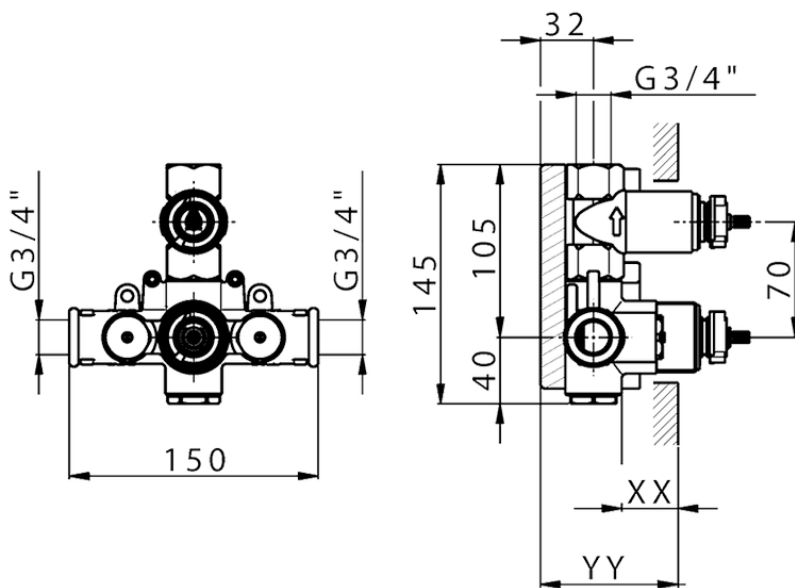

Exposed part for 1-outlet con.thermo.shower valve DADO_DD007300

DD007300

<https://en.huberitalia.com/exposed-part-for-1-outlet-con-thermo-shower-valve-dado-dd007300>

Piastra/Plate/Plaque/Platte/Placa

2-3mm: XX 25-40 YY 76-91

10 mm: XX 16-31 YY 65-80

ZB007361

<https://en.huberitalia.com/1-outlet-concealed-thermostatic-shower-valve-concealed-zb007361>

Piastra/Plate/Plaque/Platte/Placa

2-3mm: XX 25-40 YY 76-91

10 mm: XX 16-31 YY 65-80

ZB007301

<https://en.huberitalia.com/1-outlet-concealed-thermostatic-shower-valve-concealed-zb007301>

2024-11-21