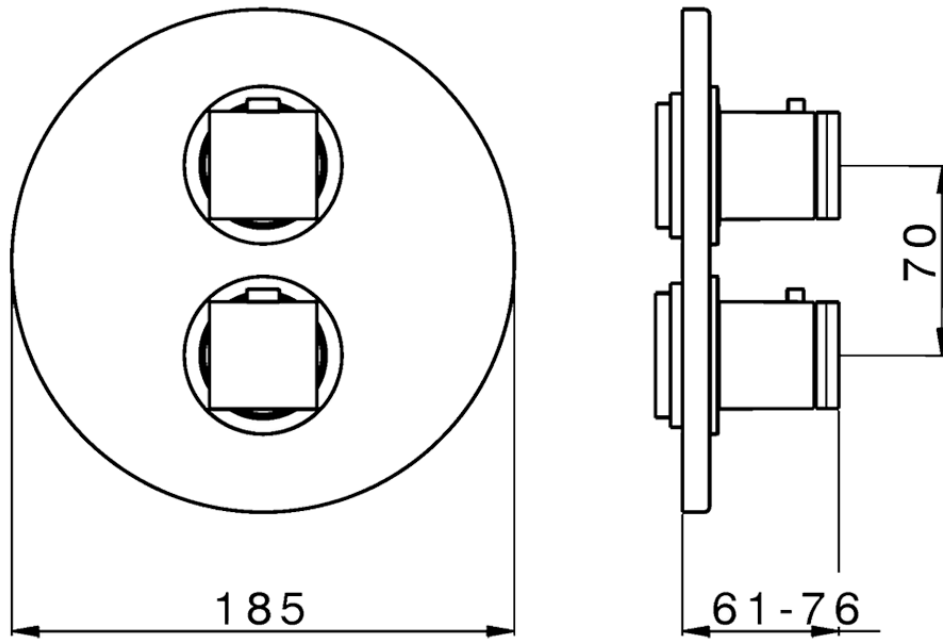

Exposed part for 1-outlet con.thermo.shower valve DADO_DD007300

DD007300

<https://en.huberitalia.com/exposed-part-for-1-outlet-con-thermo-shower-valve-dado-dd007300>

Piastra/Plate/Plaque/Platte/Placa

2-3mm: XX 25-40 YY 76-91

10 mm: XX 16-31 YY 65-80

ZB007361

<https://en.huberitalia.com/1-outlet-concealed-thermostatic-shower-valve-concealed-zb007361>

Piastra/Plate/Plaque/Platte/Placa

2-3mm: XX 25-40 YY 76-91

10 mm: XX 16-31 YY 65-80