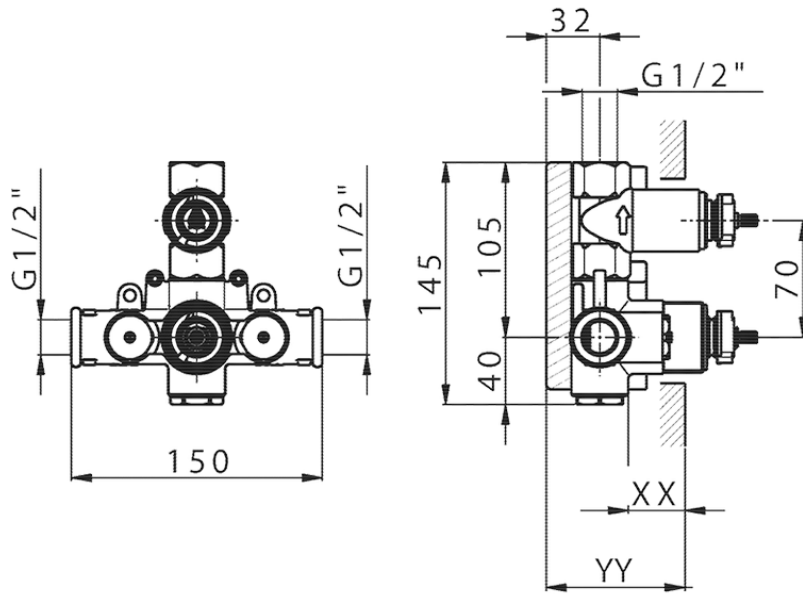

Exposed part for 1-outlet con.thermo.shower valve DADO_DD007300

DD007300

<https://en.huberitalia.com/exposed-part-for-1-outlet-con-thermo-shower-valve-dado-dd007300>

Piastra/Plate/Plaque/Platte/Placa

2-3mm: XX 25-40 YY 76-91

10 mm: XX 16-31 YY 65-80

ZB007361

<https://en.huberitalia.com/1-outlet-concealed-thermostatic-shower-valve-concealed-zb007361>

Piastra/Plate/Plaque/Platte/Placa

2-3mm: XX 25-40 YY 76-91

10 mm: XX 16-31 YY 65-80

ZB007301

<https://en.huberitalia.com/1-outlet-concealed-thermostatic-shower-valve-concealed-zb007301>

2024-11-21