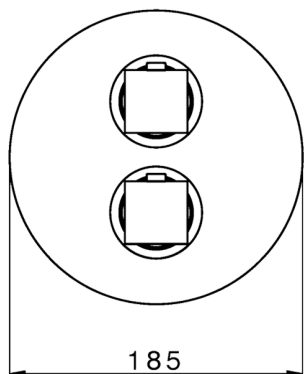

CHARACTERISTICS

Installation **Concealed**
Required concealed parts **ZB007361**
ZB007301

Thermostatic

The Huber thermostatic is your personal water manager, helping you to handle, control and save water and energy.