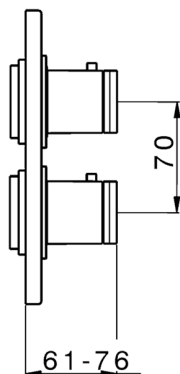

Exposed part for 1-outlet con.thermo.shower valve DADO_DD007300

MODEL **DD007300**

Exposed part for 1-outlet thermostatic mixer, with stopvalve, without concealed part, for items ZB007301-ZB007361

AVAILABLE FINISHINGS

-  **21** 21 Chrome
-  **2B** 2B Polished Nickel
-  **2F** 2F Brushed Nickel
-  **40** 40 Matt Black
-  **4Q** 4Q Matt White

CHARACTERISTICS

Installation **Concealed**
 Required concealed parts **ZB007361**
ZB007301

1-outlet Concealed thermostatic shower valve, stopvalve with 3/4" outlet, without trim kit

AVAILABLE FINISHINGS

04 04 Without finishing

CHARACTERISTICS

Installation	Concealed
Cartridge Spare Parts	23.51A.HF
HF Thermostatic Valve	
Concealed	1

Piastra/Plate/Plaque/Platte/Placa

2-3mm: XX 25-40 YY 76-91

10 mm: XX 16-31 YY 65-80

Thermostatic

The Huber thermostatic is your personal water manager, helping you to handle, control and save water and energy.