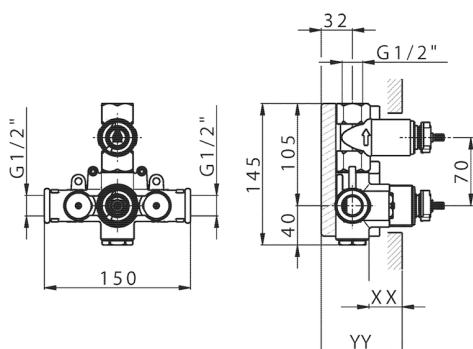

Piastra/Plate/Plaque/Platte/Placa

2-3mm: XX 25-40 YY 76-91

10 mm: XX 16-31 YY 65-80

Thermostatic

The Huber thermostatic is your personal water manager, helping you to handle, control and save water and energy.

1-outlet Concealed thermostatic shower valve CONCEALED_ZB007301

MODEL **ZB007301**

1-outlet Concealed thermostatic shower valve, with stopvalve, without trim kit

AVAILABLE FINISHINGS

CHARACTERISTICS

Installation	Concealed
Cartridge Spare Parts	24.04A.PP
8x20 Plus P Thermostatic Valve	
Concealed	1