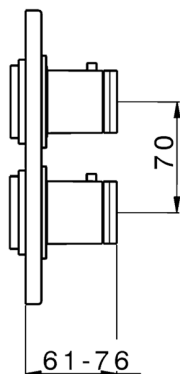

Exposed part for 1-outlet con.thermo.shower valve DADO_DD007300

MODEL **DD007300**

Exposed part for 1-outlet thermostatic mixer, with stopvalve, without concealed part, for items ZB007301-ZB007361

AVAILABLE FINISHINGS

-  **21** 21 Chrome
-  **2B** 2B Polished Nickel
-  **2F** 2F Brushed Nickel
-  **40** 40 Matt Black
-  **4Q** 4Q Matt White

CHARACTERISTICS

Installation **Concealed**
 Required concealed parts **ZB007361**
ZB007301

1-outlet Concealed thermostatic shower valve, stopvalve with 3/4" outlet, without trim kit

AVAILABLE FINISHINGS

CHARACTERISTICS

Installation	Concealed
Cartridge Spare Parts	23.51A.HF
HF Thermostatic Valve	
Concealed	1

Piastra/Plate/Plaque/Platte/Placa

2-3mm: XX 25-40 YY 76-91

10 mm: XX 16-31 YY 65-80

Thermostatic

The Huber thermostatic is your personal water manager, helping you to handle, control and save water and energy.