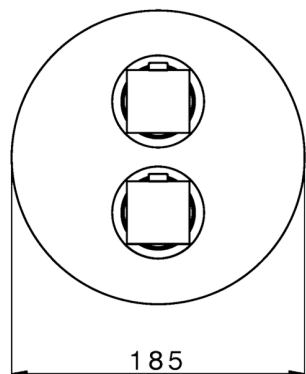

Exposed part for 1-outlet con.thermo.shower valve DADO_DD007300

MODEL **DD007300**

Exposed part for 1-outlet thermostatic mixer, with stopvalve, without concealed part, for items ZB007301-ZB007361

AVAILABLE FINISHINGS