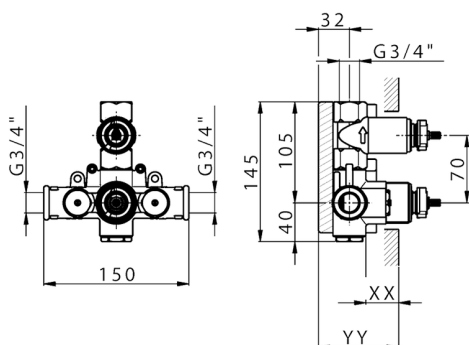

1-outlet Concealed thermostatic shower valve, stopvalve with 3/4" outlet, without trim kit

AVAILABLE FINISHINGS

CHARACTERISTICS

Installation	Concealed
Cartridge Spare Parts	23.51A.HF
HF Thermostatic Valve	
Concealed	1