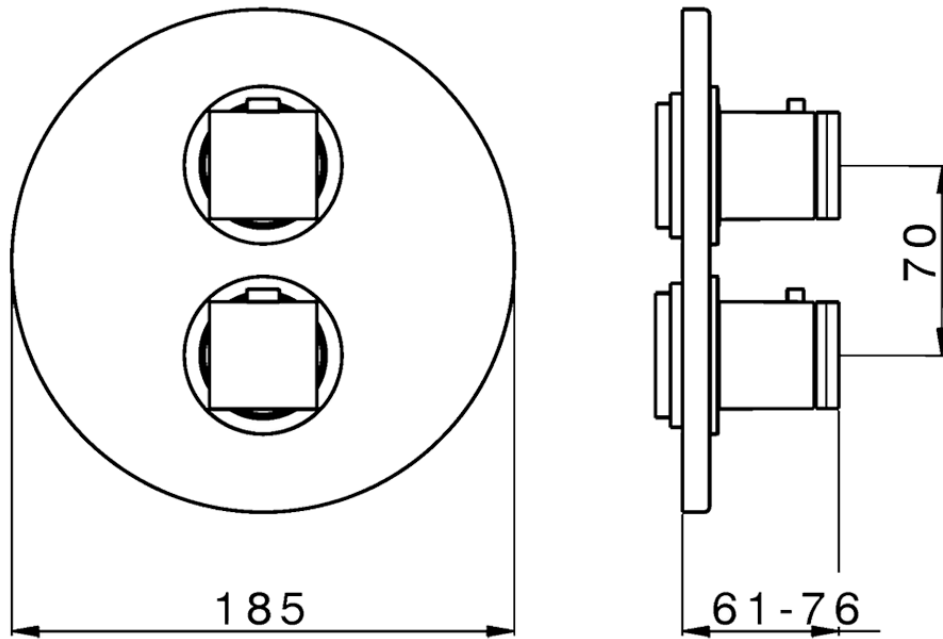

## Exposed part for 1-outlet con.thermo.shower valve DADO\_DD007300

DD007300

<https://en.huberitalia.com/exposed-part-for-1-outlet-con-thermo-shower-valve-dado-dd007300>

Piastra/Plate/Plaque/Platte/Placa

2-3mm: XX 25-40 YY 76-91

10 mm: XX 16-31 YY 65-80

ZB007361

<https://en.huberitalia.com/1-outlet-concealed-thermostatic-shower-valve-concealed-zb007361>

## Piastra/Plate/Plaque/Platte/Placa

2-3mm: XX 25-40 YY 76-91

10 mm: XX 16-31 YY 65-80

ZB007301

<https://en.huberitalia.com/1-outlet-concealed-thermostatic-shower-valve-concealed-zb007301>

2024-11-21