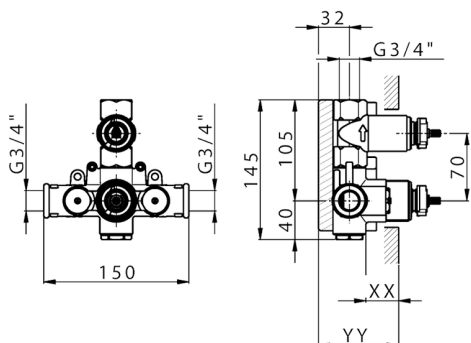

## 1-outlet Concealed thermostatic shower valve CONCEALED\_ZB007361

MODEL **ZB007361**

1-outlet Concealed thermostatic shower valve, stopvalve with 3/4" outlet, without trim kit

AVAILABLE FINISHINGS

**04** 04 Without finishing

CHARACTERISTICS

Installation	<b>Concealed</b>
Cartridge Spare Parts	<b>23.51A.HF</b>
<b>HF Thermostatic Valve</b>	
Concealed	<b>1</b>

Piastra/Plate/Plaque/Platte/Placa

2-3mm: XX 25-40 YY 76-91

10 mm: XX 16-31 YY 65-80