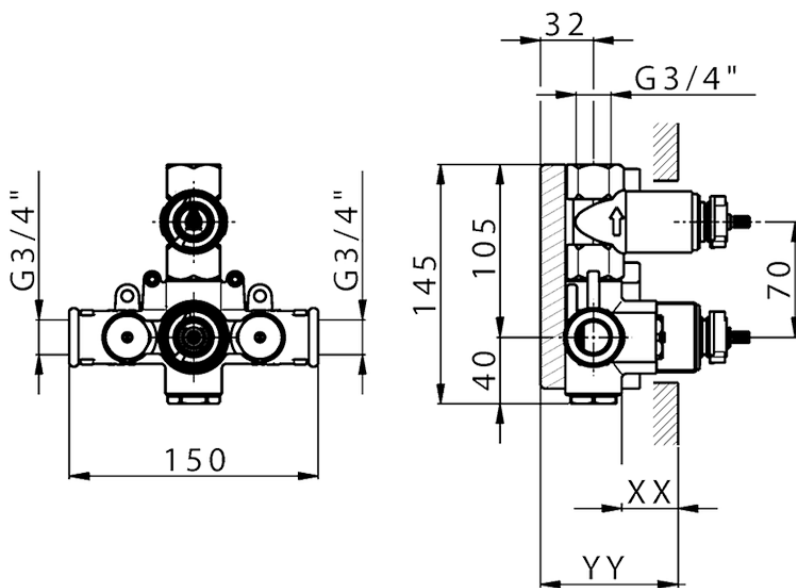

Exposed part for 1-outlet con.thermo.shower valve DADO_DD007300

DD007300

<https://en.huberitalia.com/exposed-part-for-1-outlet-con-thermo-shower-valve-dado-dd007300>

Piastra/Plate/Plaque/Platte/Placa

2-3mm: XX 25-40 YY 76-91

10 mm: XX 16-31 YY 65-80

ZB007361

<https://en.huberitalia.com/1-outlet-concealed-thermostatic-shower-valve-concealed-zb007361>

Piastra/Plate/Plaque/Platte/Placa

2-3mm: XX 25-40 YY 76-91

10 mm: XX 16-31 YY 65-80

ZB007301

<https://en.huberitalia.com/1-outlet-concealed-thermostatic-shower-valve-concealed-zb007301>

2024-11-21