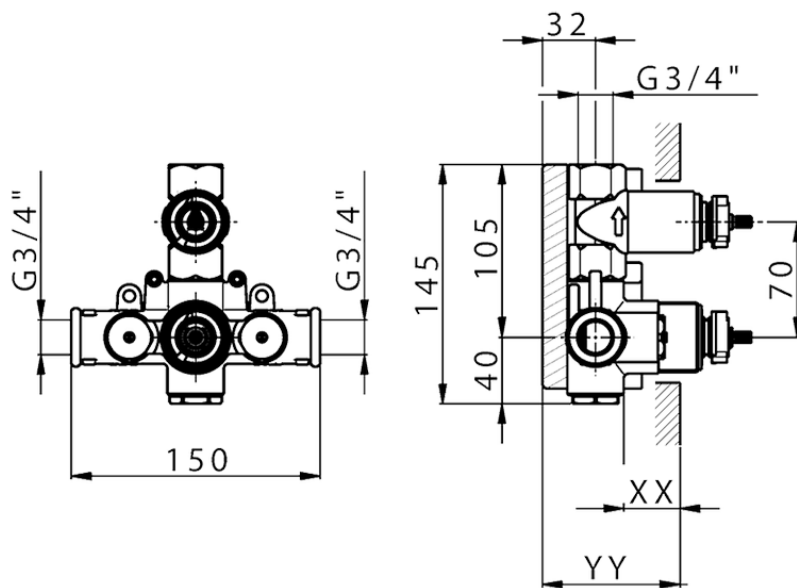

## Exposed part for 1-outlet con.thermo.shower valve DADO\_DD007300

DD007300

<https://en.huberitalia.com/exposed-part-for-1-outlet-con-thermo-shower-valve-dado-dd007300>

Piastra/Plate/Plaque/Platte/Placa

2-3mm: XX 25-40 YY 76-91

10 mm: XX 16-31 YY 65-80

ZB007361

<https://en.huberitalia.com/1-outlet-concealed-thermostatic-shower-valve-concealed-zb007361>

## Piastra/Plate/Plaque/Platte/Placa

2-3mm: XX 25-40 YY 76-91

10 mm: XX 16-31 YY 65-80

ZB007301

<https://en.huberitalia.com/1-outlet-concealed-thermostatic-shower-valve-concealed-zb007301>

2024-11-23