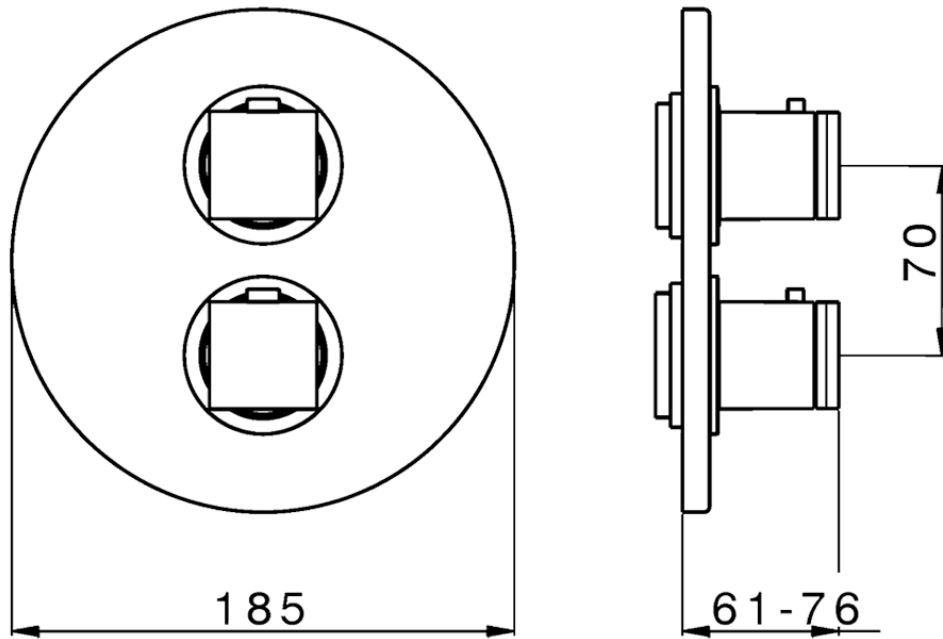

## Exposed part for 1-outlet con.thermo.shower valve DADO\_DD007300

DD007300

<https://en.huberitalia.com/exposed-part-for-1-outlet-con-thermo-shower-valve-dado-dd007300>

Piastra/Plate/Plaque/Platte/Placa

2-3mm: XX 25-40 YY 76-91

10 mm: XX 16-31 YY 65-80

ZB007361

<https://en.huberitalia.com/1-outlet-concealed-thermostatic-shower-valve-concealed-zb007361>

## Piastra/Plate/Plaque/Platte/Placa

2-3mm: XX 25-40 YY 76-91

10 mm: XX 16-31 YY 65-80

ZB007301

<https://en.huberitalia.com/1-outlet-concealed-thermostatic-shower-valve-concealed-zb007301>

2024-11-23