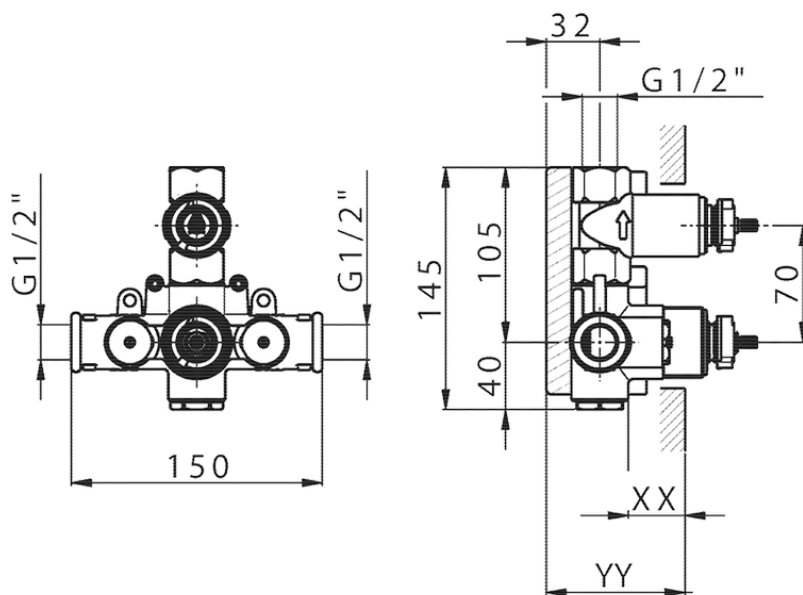

## Exposed part for 1-outlet con.thermo.shower valve DADO\_DD007300

DD007300

<https://en.huberitalia.com/exposed-part-for-1-outlet-con-thermo-shower-valve-dado-dd007300>

Piastra/Plate/Plaque/Platte/Placa

2-3mm: XX 25-40 YY 76-91

10 mm: XX 16-31 YY 65-80

ZB007361

<https://en.huberitalia.com/1-outlet-concealed-thermostatic-shower-valve-concealed-zb007361>

## Piastra/Plate/Plaque/Platte/Placa

2-3mm: XX 25-40 YY 76-91

10 mm: XX 16-31 YY 65-80

ZB007301

<https://en.huberitalia.com/1-outlet-concealed-thermostatic-shower-valve-concealed-zb007301>

2024-11-23