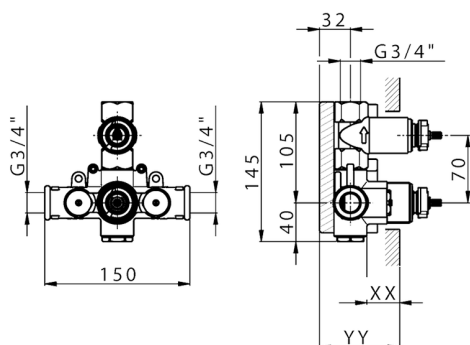

## 1-outlet Concealed thermostatic shower valve CONCEALED\_ZB007361

MODEL **ZB007361**

1-outlet Concealed thermostatic shower valve, stopvalve with 3/4" outlet, without trim kit

AVAILABLE FINISHINGS

CHARACTERISTICS

Installation	<b>Concealed</b>
Cartridge Spare Parts	<b>23.51A.HF</b>
<b>HF Thermostatic Valve</b>	
Concealed	<b>1</b>

Piastra/Plate/Plaque/Platte/Placa

2-3mm: XX 25-40 YY 76-91

10 mm: XX 16-31 YY 65-80