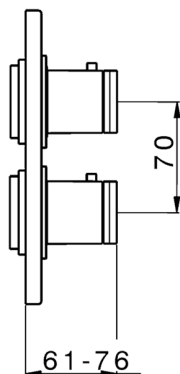

AVAILABLE FINISHINGS

- **21** 21 Chrome
- **2B** 2B Polished Nickel
- **2F** 2F Brushed Nickel
- **40** 40 Matt Black
- **4Q** 4Q Matt White

CHARACTERISTICS

Installation **Concealed**
Required concealed parts **ZB007361**
ZB007301

Thermostatic

The Huber thermostatic is your personal water manager, helping you to handle, control and save water and energy.