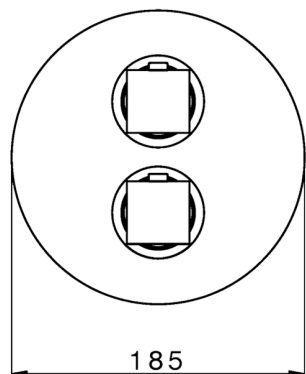

CHARACTERISTICS

Installation **Concealed**
Required concealed parts **ZB007361**
ZB007301

Thermostatic

The Huber thermostatic is your personal water manager, helping you to handle, control and save water and energy.