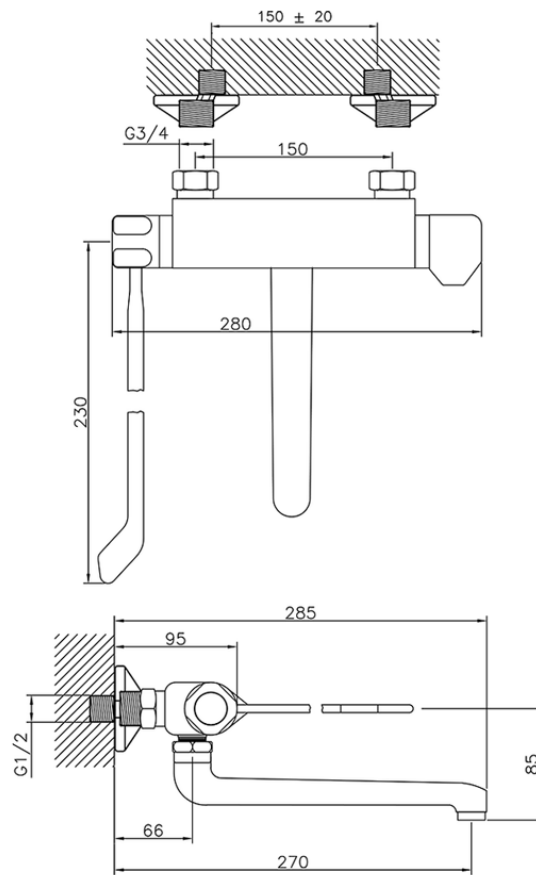

## Thermostatic wall mounted sink mixer CLINIC&TECHNICAL\_CLT70020

CLT70020

<https://en.huberitalia.com/thermostatic-wall-mounted-sink-mixer-clinicttechnical-clt70020>

2024-11-15