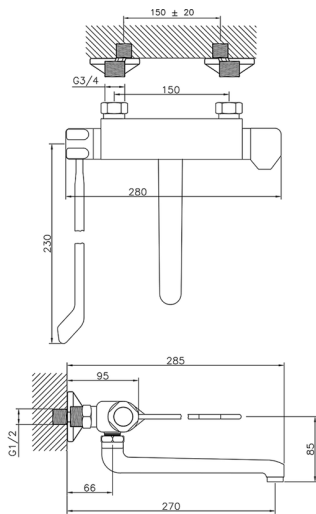

Thermostatic

The Huber thermostatic is your personal water manager, helping you to handle, control and save water and energy.

2024-11-15