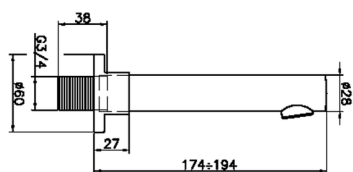

Filler spout COMPONENTS_SU000240

MODEL **SU000240**

Filler spout, 194 mm length, 3/4" M connection

AVAILABLE FINISHINGS

- 
21 21 Chrome
- 
40 40 Matt Black
- 
2F 2F Brushed Nickel
- 
2W 2W Brushed Gold

CHARACTERISTICS