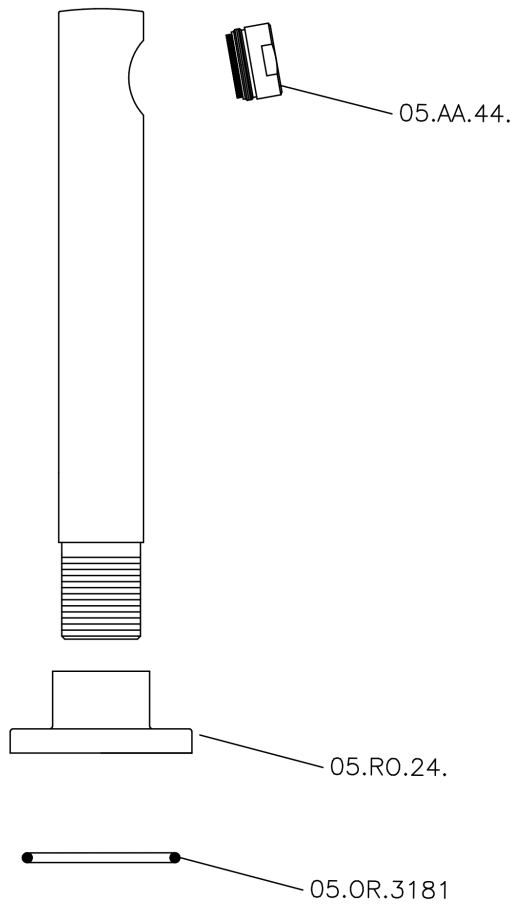

Filler spout COMPONENTS_SU000240

MODEL **SU000240**

Filler spout, 194 mm length, 3/4" M connection

AVAILABLE FINISHINGS

- 
21 21 Chrome
- 
40 40 Matt Black
- 
2F 2F Brushed Nickel
- 
2W 2W Brushed Gold

CHARACTERISTICS

Filler spout COMPONENTS_SU000240

SU000240

<https://en.huberitalia.com/filler-spout-components-su000240>

2024-11-15