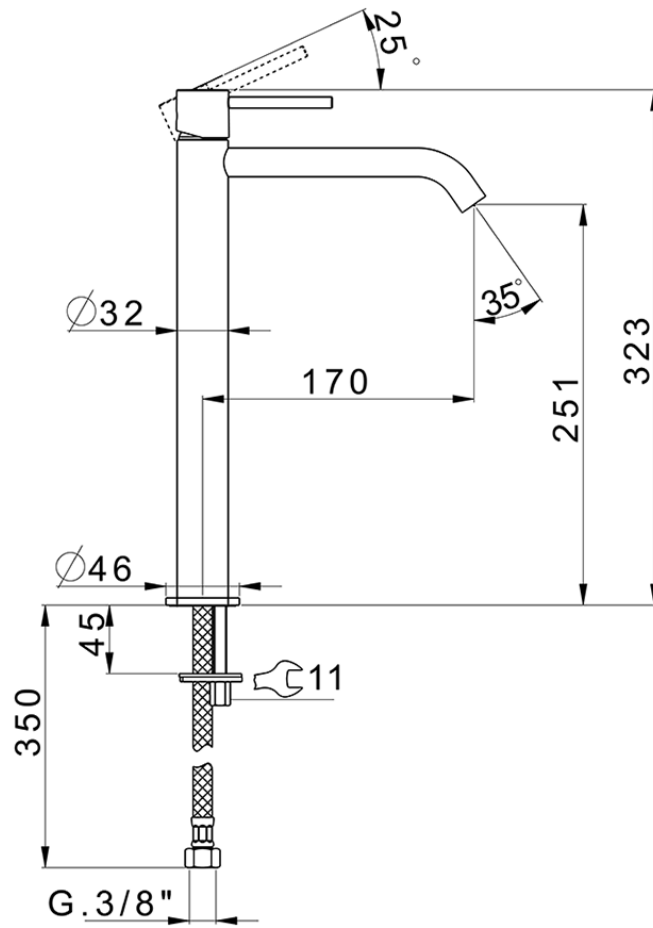

Single lever tall basin mixer M32_MT004544

MT004544

<https://en.huberitalia.com/single-lever-tall-basin-mixer-m32-mt004544>

2024-09-21