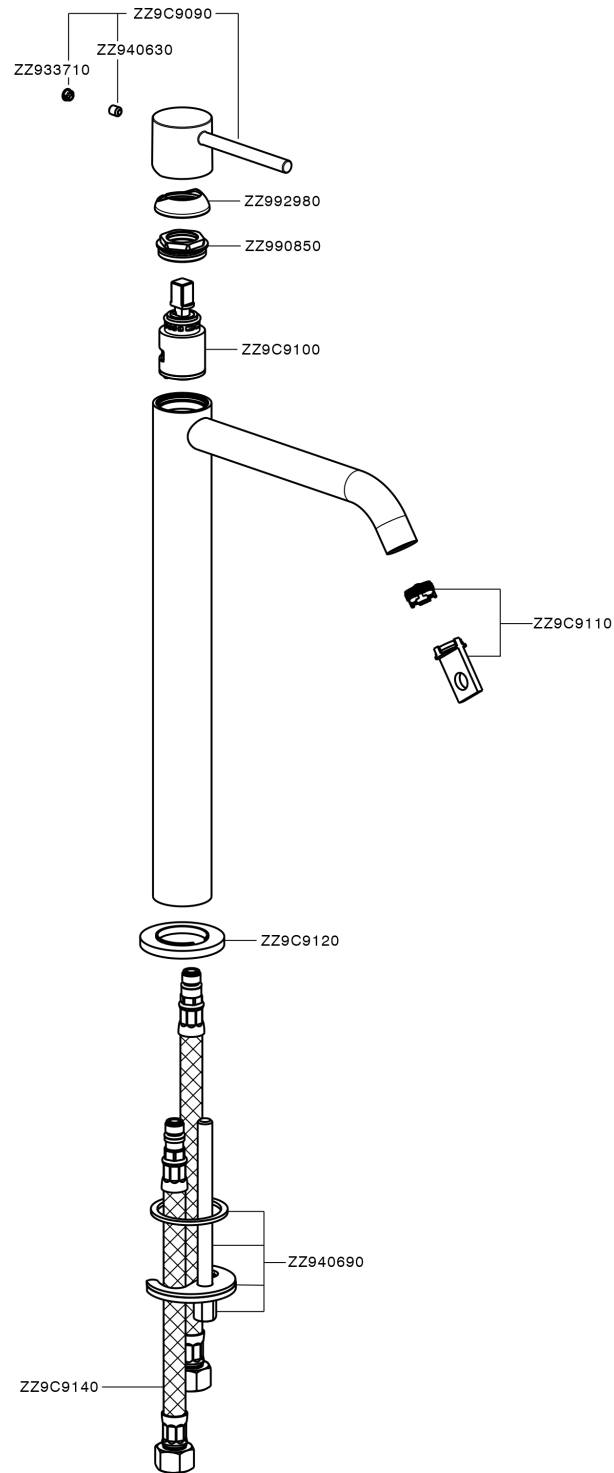

Single lever tall basin mixer M32_MT004544

MT004544

<https://en.huberitalia.com/single-lever-tall-basin-mixer-m32-mt004544>

2024-09-21