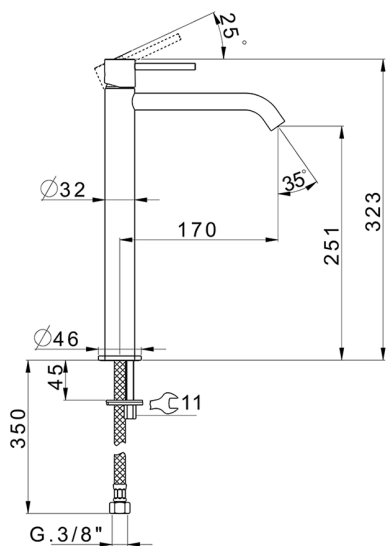

Single lever tall basin mixer M32_MT004544

MODEL **MT004544**

Single lever tall basin mixer, without automatic pop-up waste, G.3/8" stainless steel flexible hose

AVAILABLE FINISHINGS

-  **21** 21 Chrome
-  **26** 26 Old Copper
-  **2F** 2F Brushed Nickel
-  **2W** 2W Brushed Gold
-  **40** 40 Matt Black
-  **4Q** 4Q Matt White

CHARACTERISTICS

Cartridge Spare Parts **ZZ96550000**

25 mm Cartridge

Single lever tall basin mixer M32_MT004544

MT004544

<https://en.huberitalia.com/single-lever-tall-basin-mixer-m32-mt004544>

2024-09-21