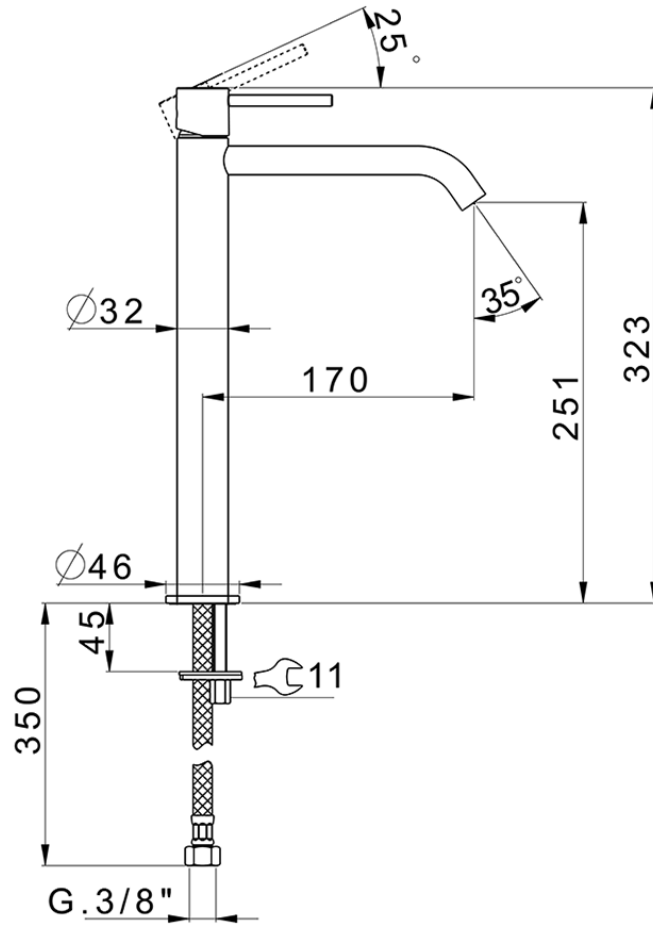

Single lever tall basin mixer M32_MT004544

MT004544

<https://en.huberitalia.com/single-lever-tall-basin-mixer-m32-mt004544>

2024-09-21