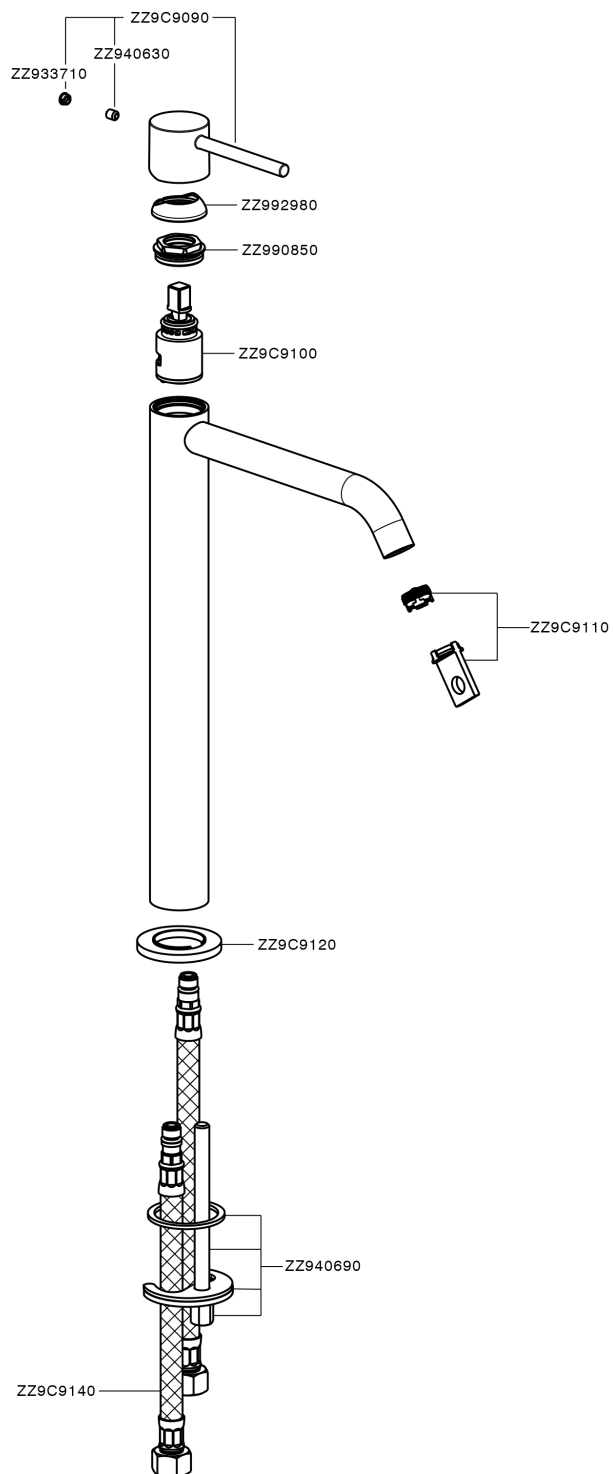

Single lever tall basin mixer M32_MT004544

MT004544

<https://en.huberitalia.com/single-lever-tall-basin-mixer-m32-mt004544>

2024-09-21