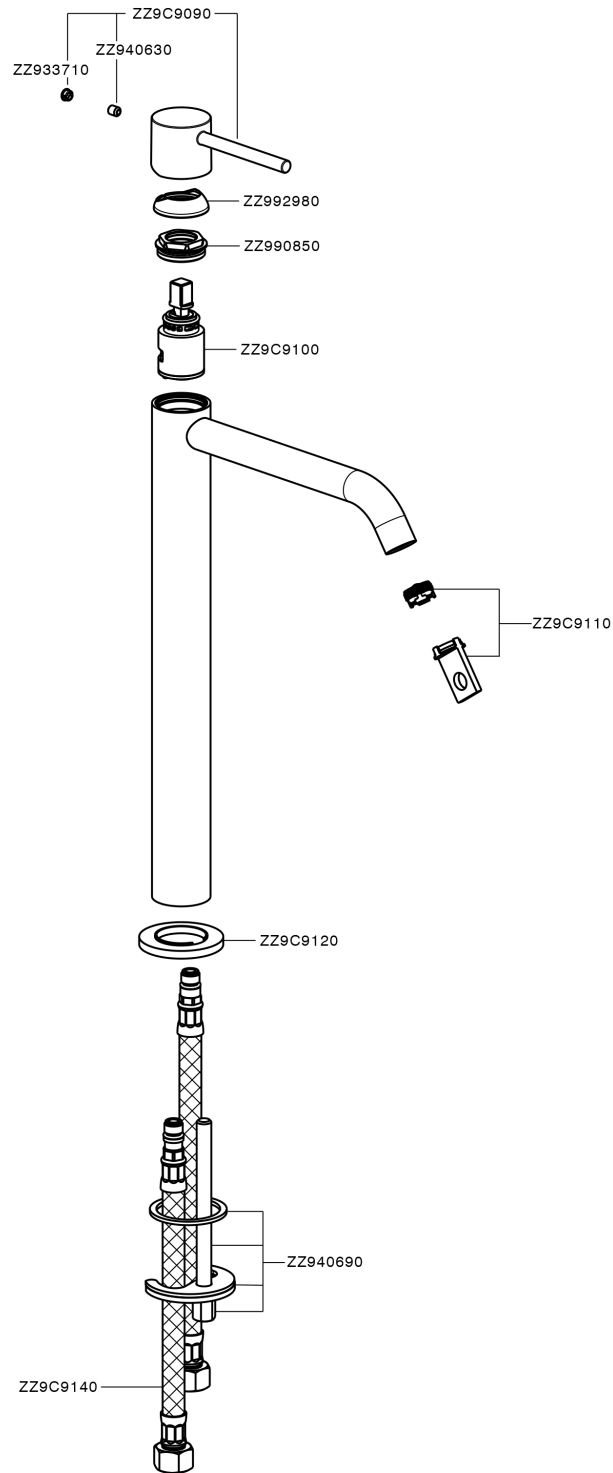

Single lever tall basin mixer M32_MT004544

MODEL **MT004544**

Single lever tall basin mixer, without automatic pop-up waste, G.3/8" stainless steel flexible hose

AVAILABLE FINISHINGS

-  **21** 21 Chrome
-  **26** 26 Old Copper
-  **2F** 2F Brushed Nickel
-  **2W** 2W Brushed Gold
-  **40** 40 Matt Black
-  **4Q** 4Q Matt White

CHARACTERISTICS

Cartridge Spare Parts **ZZ96550000**

25 mm Cartridge

Single lever tall basin mixer M32_MT004544

MT004544

<https://en.huberitalia.com/single-lever-tall-basin-mixer-m32-mt004544>

2024-09-21