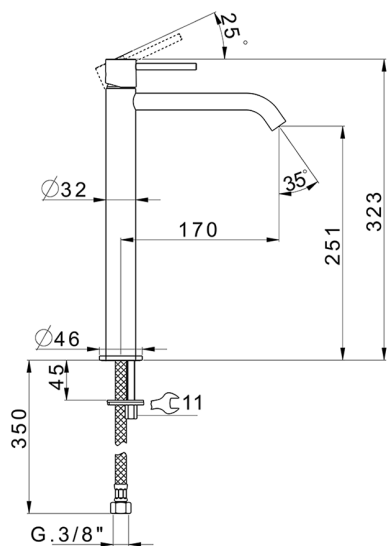

Single lever tall basin mixer M32_MT004544

MODEL **MT004544**

Single lever tall basin mixer, without automatic pop-up waste, G.3/8" stainless steel flexible hose

AVAILABLE FINISHINGS

-  **21** 21 Chrome
-  **26** 26 Old Copper
-  **2F** 2F Brushed Nickel
-  **2W** 2W Brushed Gold
-  **40** 40 Matt Black
-  **4Q** 4Q Matt White

CHARACTERISTICS

Cartridge Spare Parts **ZZ96550000**

25 mm Cartridge

Single lever tall basin mixer M32_MT004544

MT004544

<https://en.huberitalia.com/single-lever-tall-basin-mixer-m32-mt004544>

2024-09-21