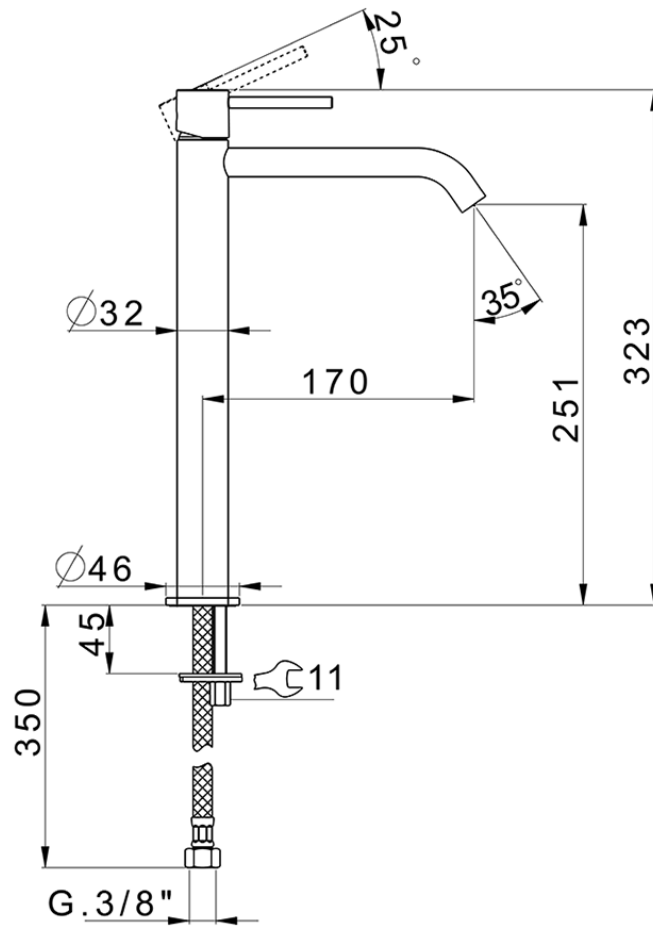

Single lever tall basin mixer M32\_MT004544

MT004544

<https://en.huberitalia.com/single-lever-tall-basin-mixer-m32-mt004544>

2024-09-21