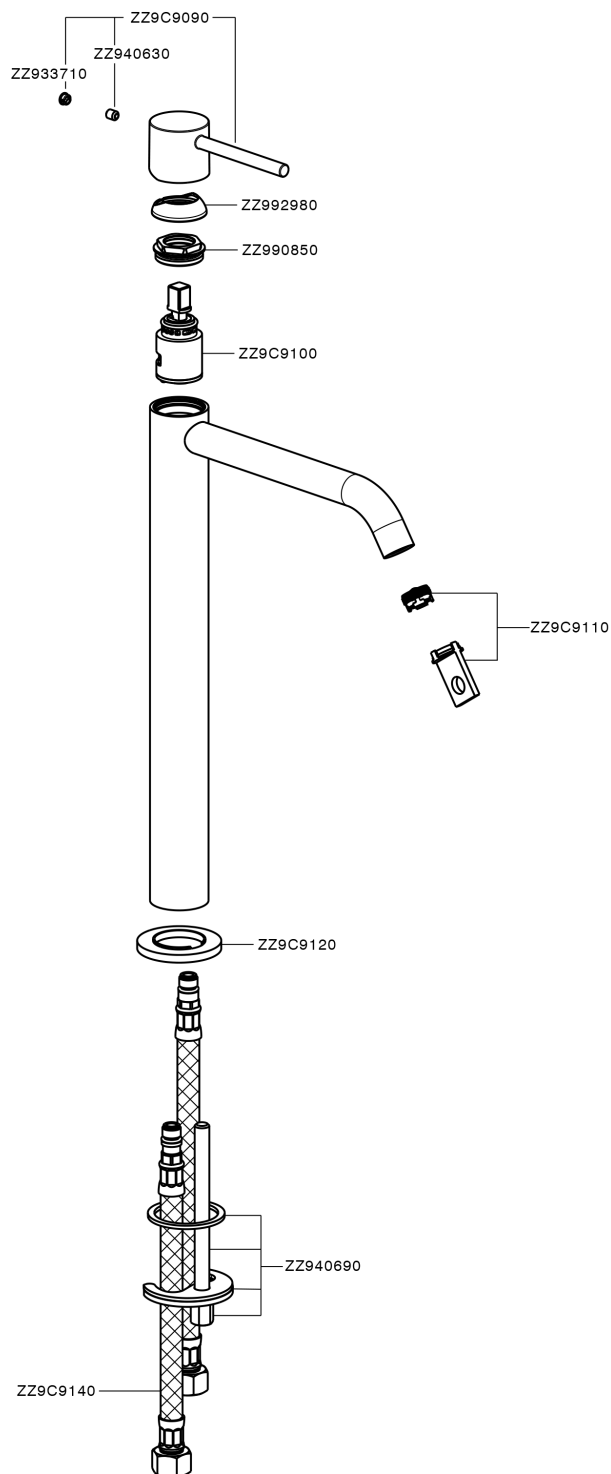

Single lever tall basin mixer M32_MT004544

MT004544

<https://en.huberitalia.com/single-lever-tall-basin-mixer-m32-mt004544>

2024-09-21