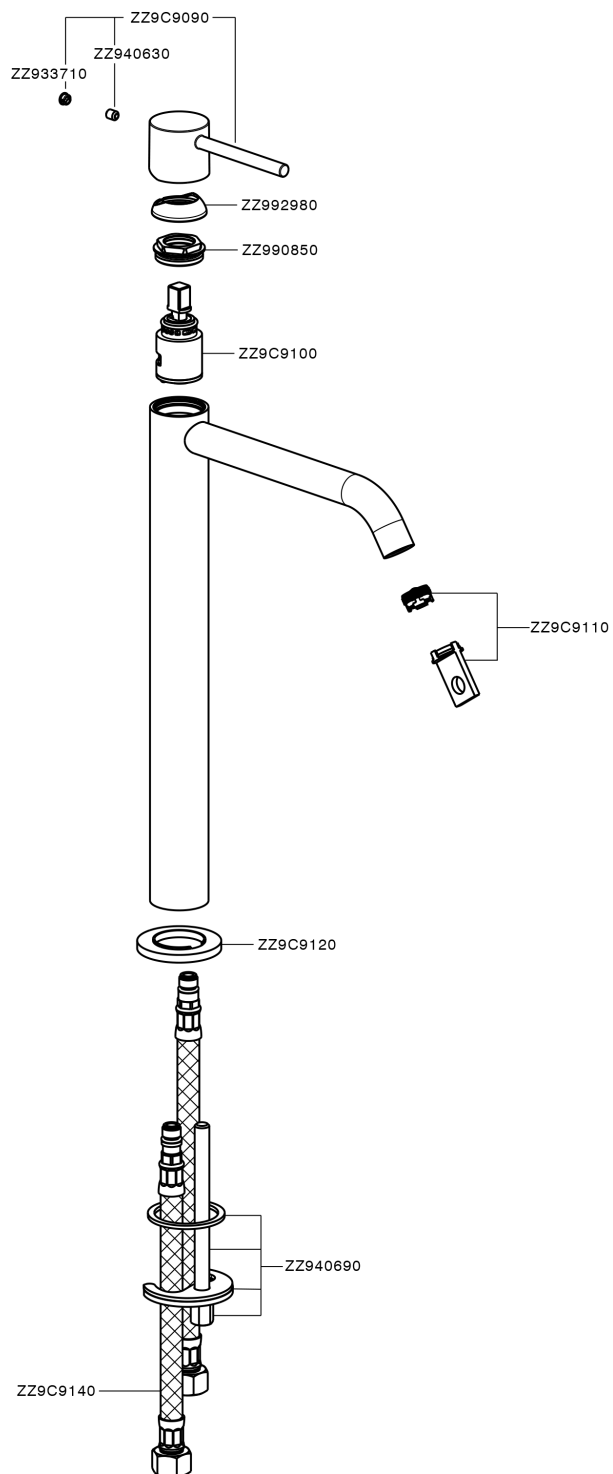

Single lever tall basin mixer M32_MT004544

MODEL **MT004544**

Single lever tall basin mixer, without automatic pop-up waste, G.3/8" stainless steel flexible hose

AVAILABLE FINISHINGS

-  **21** 21 Chrome
-  **26** 26 Old Copper
-  **2F** 2F Brushed Nickel
-  **2W** 2W Brushed Gold
-  **40** 40 Matt Black
-  **4Q** 4Q Matt White

CHARACTERISTICS

Cartridge Spare Parts **ZZ96550000**

25 mm Cartridge

Single lever tall basin mixer M32_MT004544

MT004544

<https://en.huberitalia.com/single-lever-tall-basin-mixer-m32-mt004544>

2024-09-21