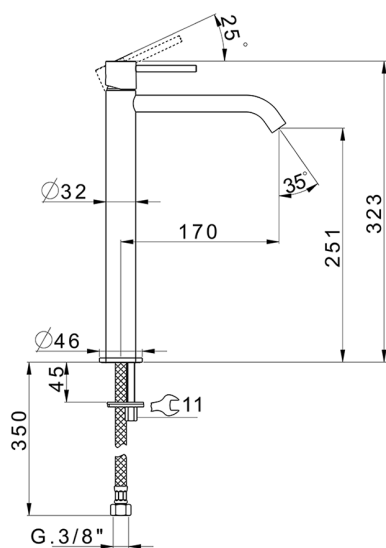

Single lever tall basin mixer M32_MT004544

MODEL **MT004544**

Single lever tall basin mixer, without automatic pop-up waste, G.3/8" stainless steel flexible hose

AVAILABLE FINISHINGS

-  **21** 21 Chrome
-  **26** 26 Old Copper
-  **2F** 2F Brushed Nickel
-  **2W** 2W Brushed Gold
-  **40** 40 Matt Black
-  **4Q** 4Q Matt White

CHARACTERISTICS

Cartridge Spare Parts **ZZ96550000**

25 mm Cartridge

Single lever tall basin mixer M32_MT004544

MT004544

<https://en.huberitalia.com/single-lever-tall-basin-mixer-m32-mt004544>

2024-09-21