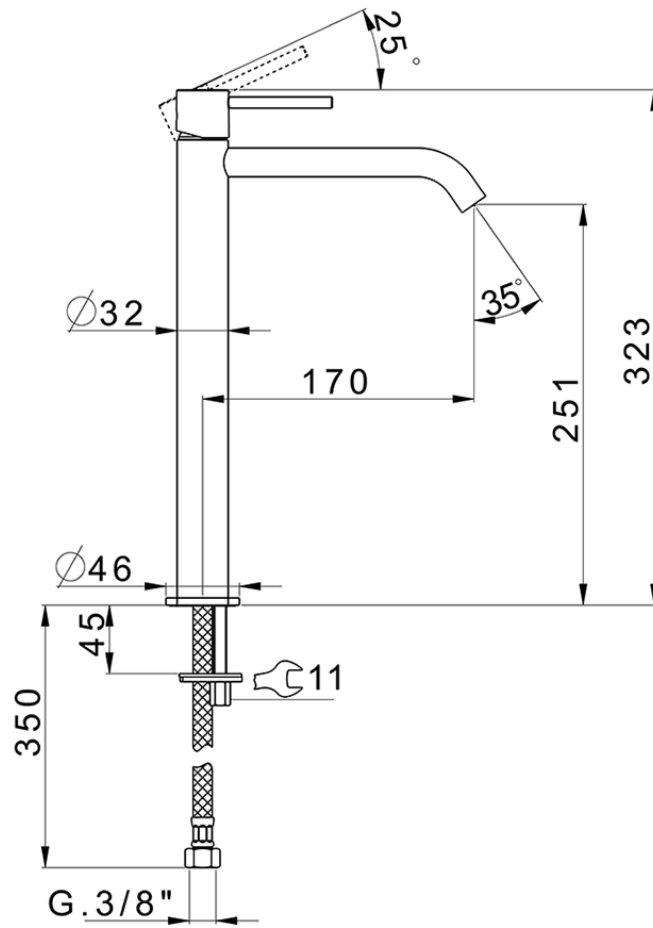

## Single lever tall basin mixer M32\_MT004544

MT004544

<https://en.huberitalia.com/single-lever-tall-basin-mixer-m32-mt004544>

2024-09-21