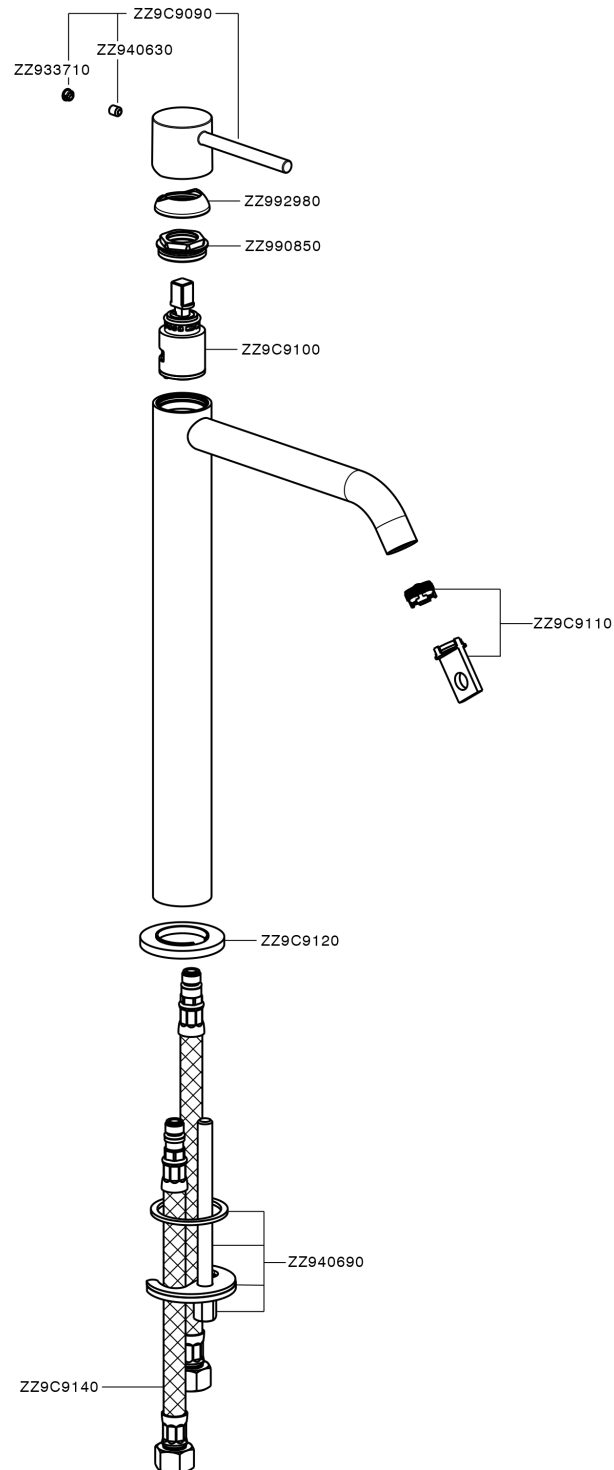

## Single lever tall basin mixer M32\_MT004544

MT004544

<https://en.huberitalia.com/single-lever-tall-basin-mixer-m32-mt004544>

2024-09-21