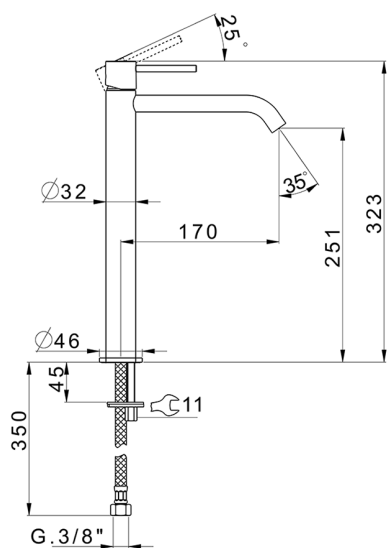

Single lever tall basin mixer M32_MT004544

MODEL **MT004544**

Single lever tall basin mixer, without automatic pop-up waste, G.3/8" stainless steel flexible hose

AVAILABLE FINISHINGS

-  **21** 21 Chrome
-  **26** 26 Old Copper
-  **2F** 2F Brushed Nickel
-  **2W** 2W Brushed Gold
-  **40** 40 Matt Black
-  **4Q** 4Q Matt White

CHARACTERISTICS

Cartridge Spare Parts **ZZ96550000**

25 mm Cartridge

Single lever tall basin mixer M32_MT004544

MT004544

<https://en.huberitalia.com/single-lever-tall-basin-mixer-m32-mt004544>

2024-09-21