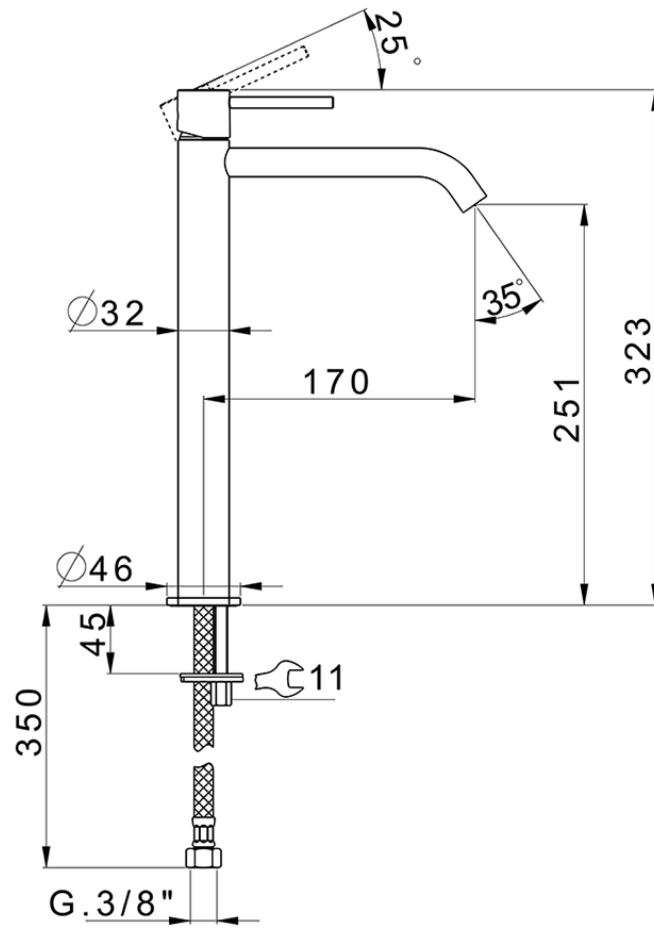

Single lever tall basin mixer M32_MT004544

MT004544

<https://en.huberitalia.com/single-lever-tall-basin-mixer-m32-mt004544>

2024-09-21