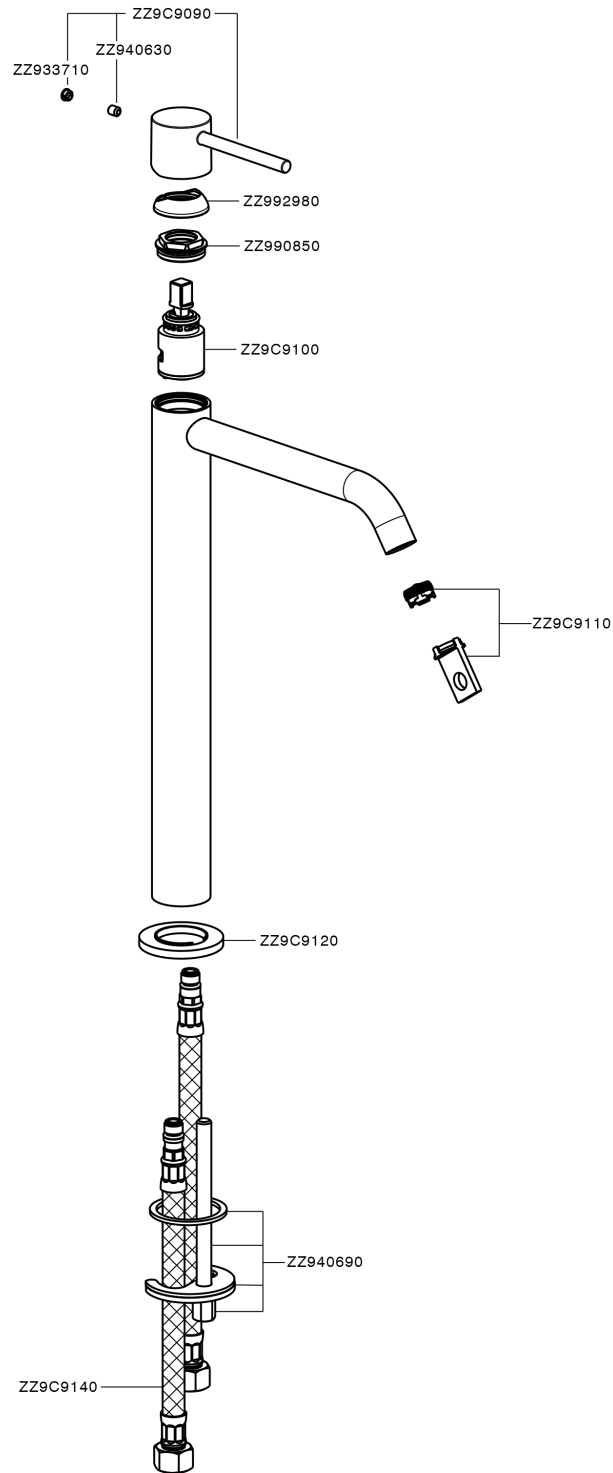

Single lever tall basin mixer M32_MT004544

MT004544

<https://en.huberitalia.com/single-lever-tall-basin-mixer-m32-mt004544>

2024-09-21