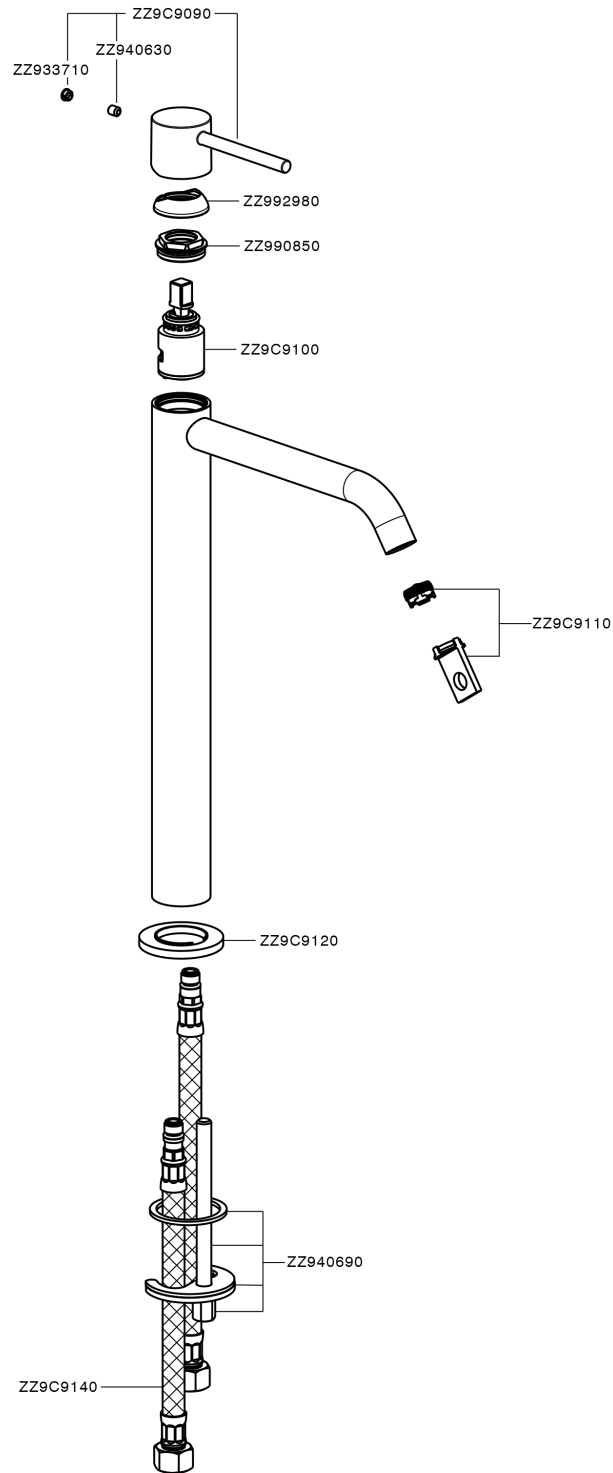

## Single lever tall basin mixer M32\_MT004544

MT004544

<https://en.huberitalia.com/single-lever-tall-basin-mixer-m32-mt004544>

2024-09-21