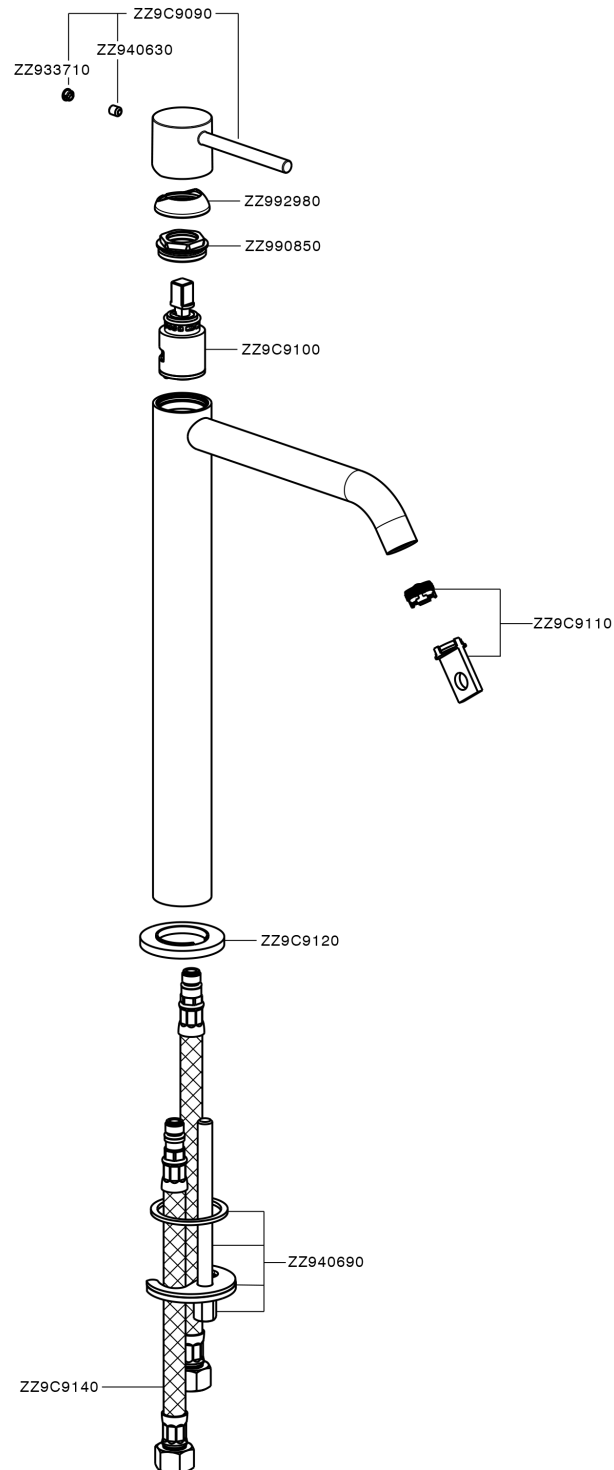

Single lever tall basin mixer M32_MT004544

MODEL **MT004544**

Single lever tall basin mixer, without automatic pop-up waste, G.3/8" stainless steel flexible hose

AVAILABLE FINISHINGS

-  **21** 21 Chrome
-  **26** 26 Old Copper
-  **2F** 2F Brushed Nickel
-  **2W** 2W Brushed Gold
-  **40** 40 Matt Black
-  **4Q** 4Q Matt White

CHARACTERISTICS

Cartridge Spare Parts **ZZ96550000**

25 mm Cartridge

Single lever tall basin mixer M32_MT004544

MT004544

<https://en.huberitalia.com/single-lever-tall-basin-mixer-m32-mt004544>

2024-09-21