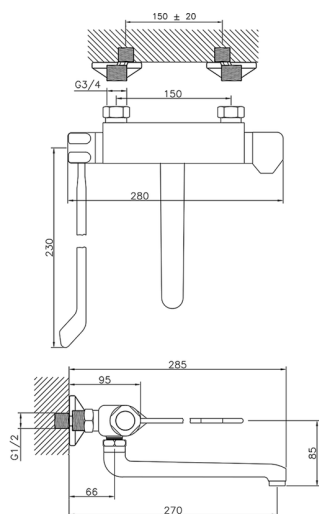

## Thermostatic wall mounted sink mixer COMMUNITY\_CLT70020

MODEL **CLT70020**

Thermostatic wall mounted sink mixer,swivel spout,with long lever

AVAILABLE FINISHINGS

CHARACTERISTICS

Cartridge Spare Parts **24.04A.PP**

**8x20 Plus P Thermostatic Valve**