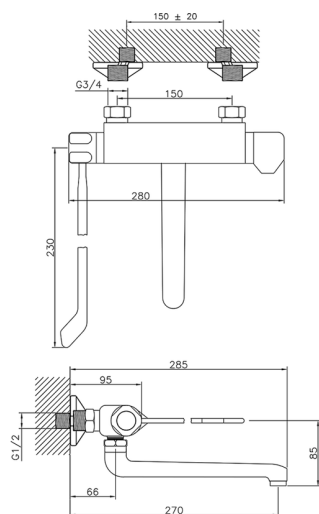

## Thermostatic wall mounted sink mixer COMMUNITY\_CLT70020

MODEL **CLT70020**

Thermostatic wall mounted sink mixer,swivel spout,with long lever

AVAILABLE FINISHINGS

**21** 21 Chrome

CHARACTERISTICS

Cartridge Spare Parts **24.04A.PP**

**8x20 Plus P Thermostatic Valve**