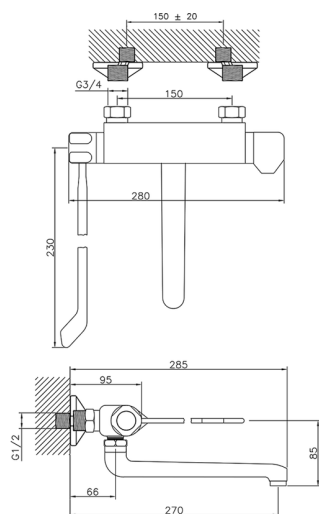

Thermostatic

The Huber thermostatic is your personal water manager, helping you to handle, control and save water and energy.

2026-05-02