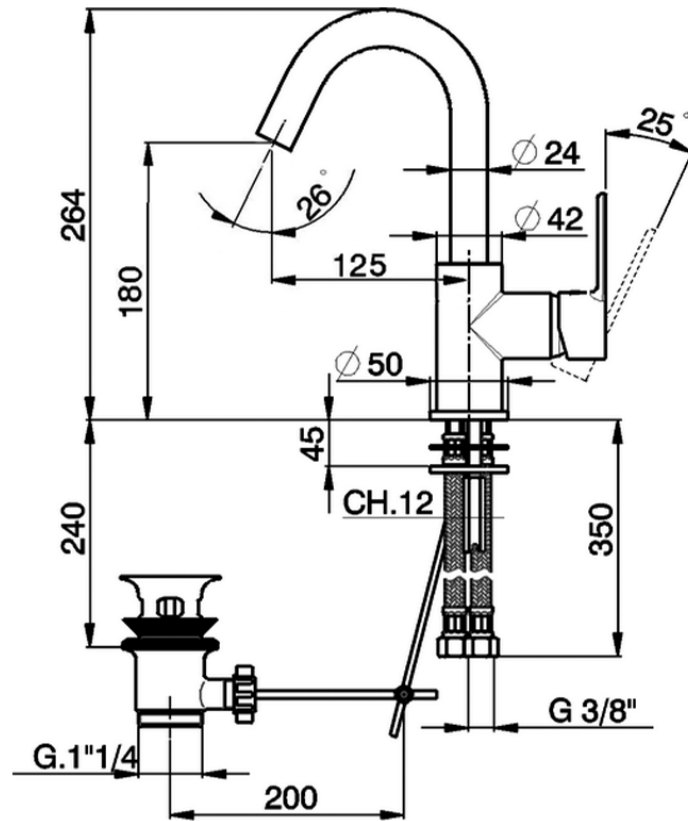

Single lever washbasin mixer EnergySave H2_H2000475

H2000475

<https://en.huberitalia.com/single-lever-washbasin-mixer-energysave-h2-h2000475>

2026-06-13