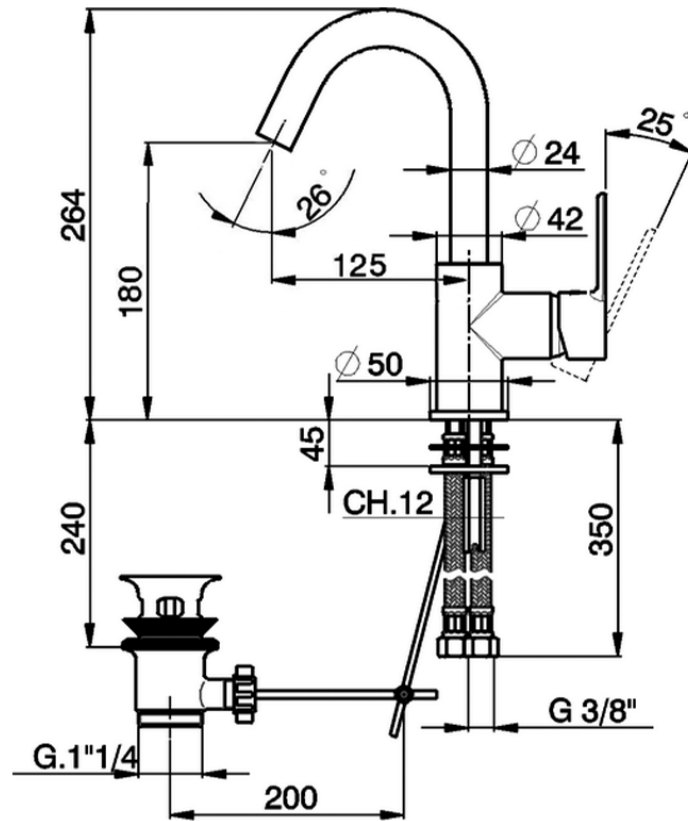

Single lever washbasin mixer EnergySave H2_H2000475

H2000475

<https://en.huberitalia.com/single-lever-washbasin-mixer-energysave-h2-h2000475>

2026-04-08