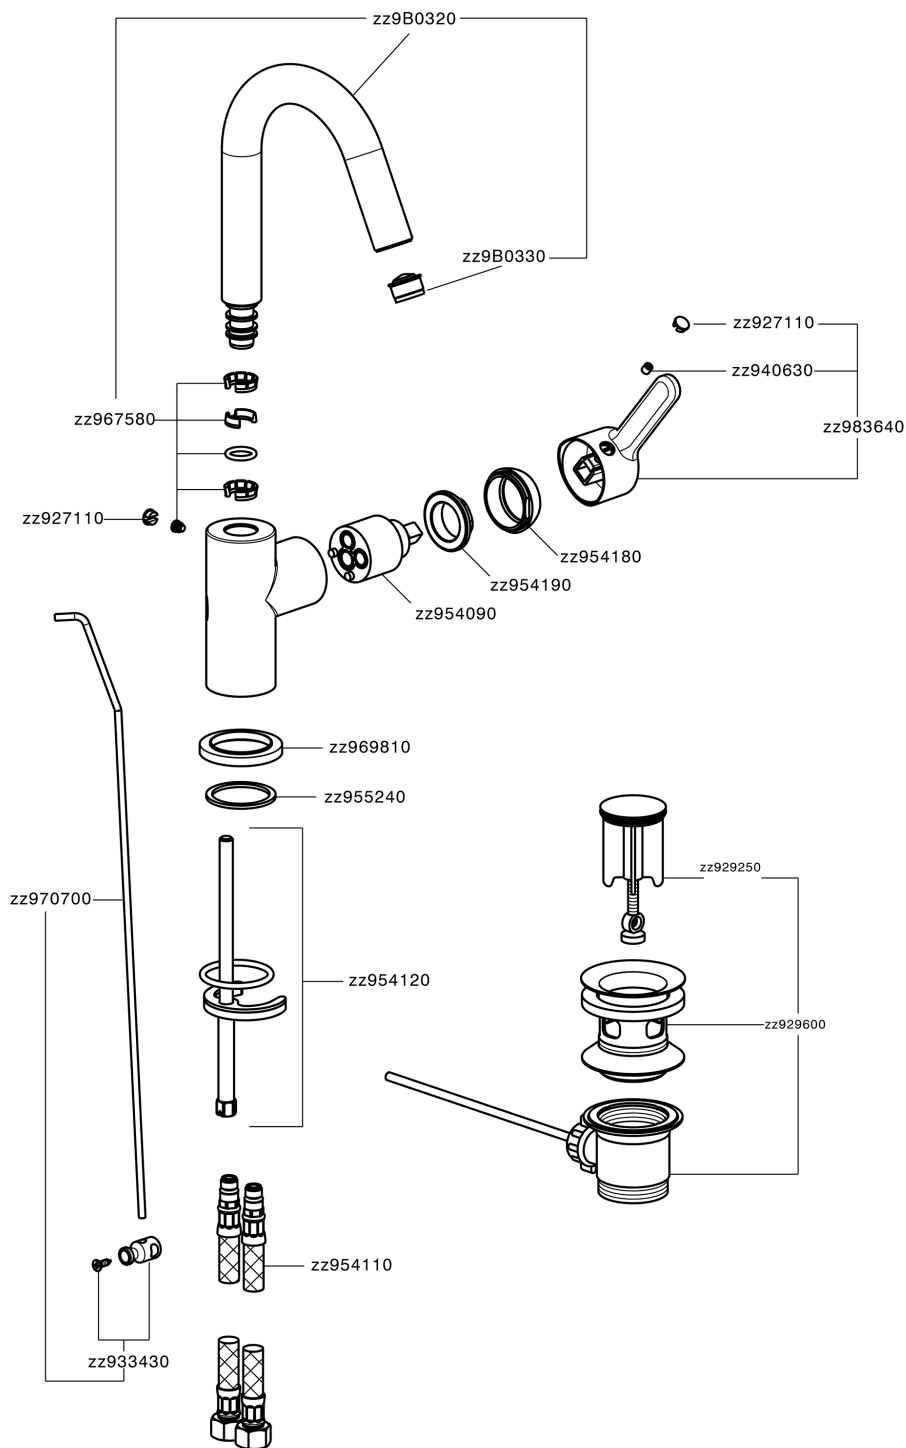

Single lever washbasin mixer EnergySave H2_H2000475

H2000475

<https://en.huberitalia.com/single-lever-washbasin-mixer-energysave-h2-h2000475>

2026-04-06