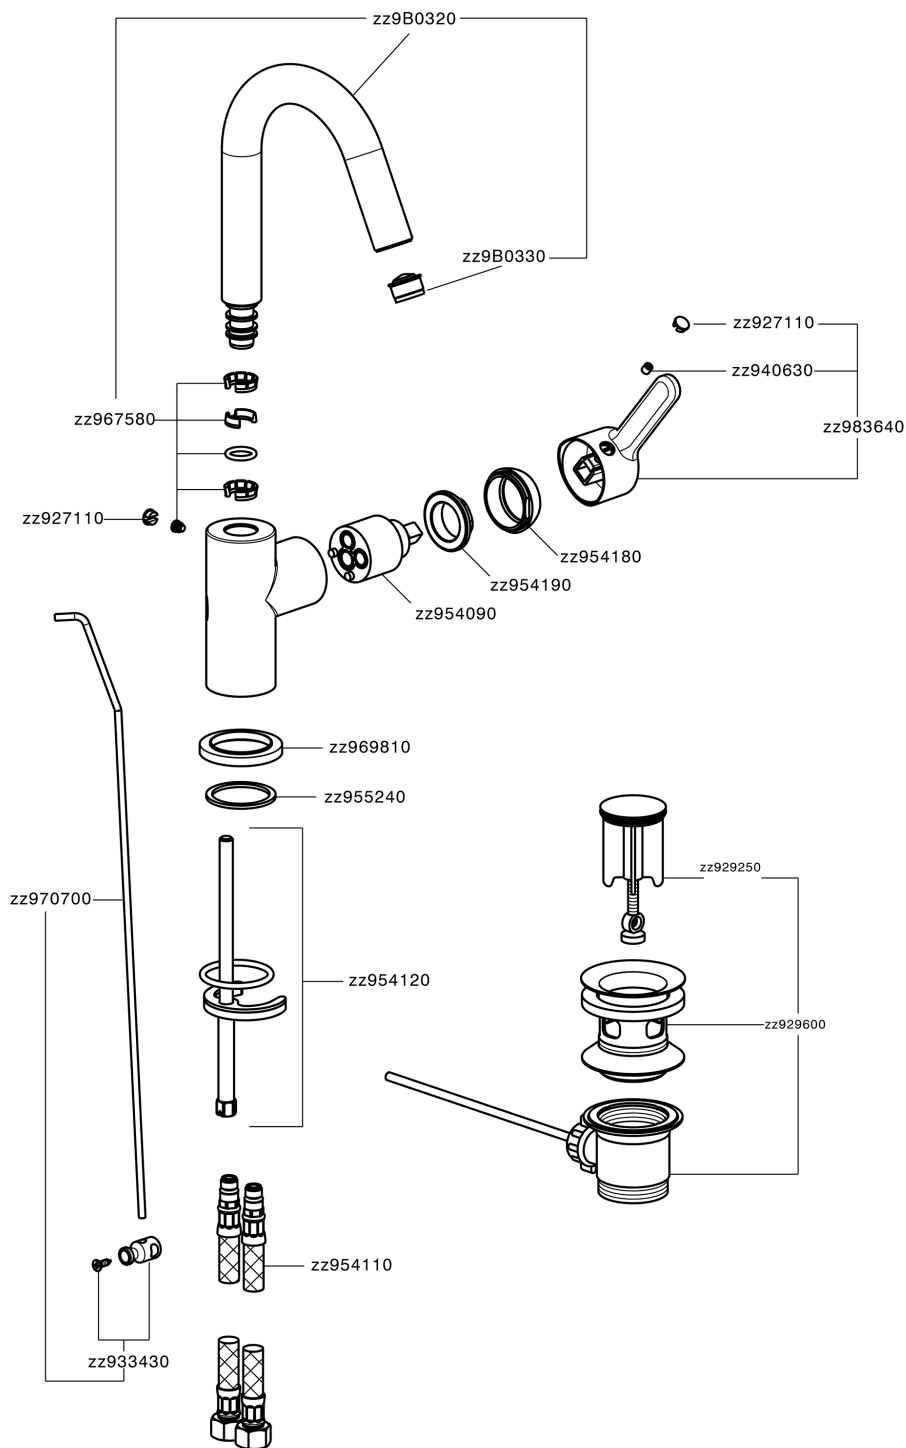

Single lever washbasin mixer EnergySave H2_H2000475

H2000475

<https://en.huberitalia.com/single-lever-washbasin-mixer-energysave-h2-h2000475>

2026-06-06